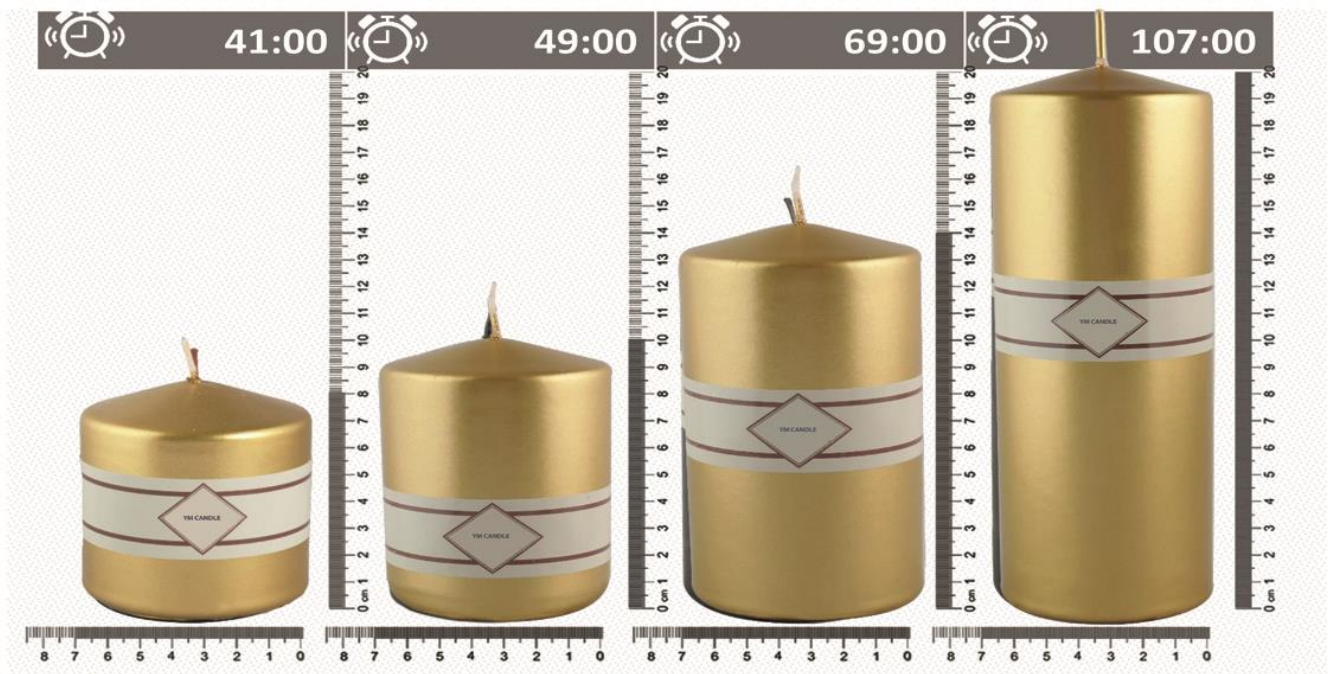

Metalic Gold Color

Metalic Silver Color

Metalic Red Color

Metalic Copper Color

Metalic Pearl Color

Product Name : Cylinder Candles

Product Code	Product Name	Smell	Color	Paket	Inside Package	Burn Hour	Product Size	Product GR	Paket GR
H811810	Cylinder Candle	Odorless	Metalic Gold Color	SLEEVE	18	41.00	7*8 cm	247 GR	250 GR
H811827	Cylinder Candle	Odorless	Metalic Silver Color	SLEEVE	18	41.00	7*8 cm	247 GR	250 GR
H811834	Cylinder Candle	Odorless	Metalic Red Color	SLEEVE	18	41.00	7*8 cm	247 GR	250 GR
H811841	Cylinder Candle	Odorless	Metalic Copper Color	SLEEVE	18	41.00	7*8 cm	247 GR	250 GR
H811858	Cylinder Candle	Odorless	Metalic Pearl Color	SLEEVE	18	41.00	7*8 cm	247 GR	250 GR
H811865	Cylinder Candle	Odorless	Metalic Gold Color	SLEEVE	18	49.00	7*10 cm	291 GR	300 GR
H811872	Cylinder Candle	Odorless	Metalic Silver Color	SLEEVE	18	49.00	7*10 cm	291 GR	300 GR
H811889	Cylinder Candle	Odorless	Metalic Red Color	SLEEVE	18	49.00	7*10 cm	291 GR	300 GR
H811896	Cylinder Candle	Odorless	Metalic Copper Color	SLEEVE	18	49.00	7*10 cm	291 GR	300 GR
H811902	Cylinder Candle	Odorless	Metalic Pearl Color	SLEEVE	18	49.00	7*10 cm	291 GR	300 GR
H811919	Cylinder Candle	Odorless	Metalic Gold Color	SLEEVE	9	69.00	7*14 cm	413 GR	430 GR
H811926	Cylinder Candle	Odorless	Metalic Silver Color	SLEEVE	9	69.00	7*14 cm	413 GR	430 GR
H811933	Cylinder Candle	Odorless	Metalic Red Color	SLEEVE	9	69.00	7*14 cm	413 GR	430 GR
H811940	Cylinder Candle	Odorless	Metalic Copper Color	SLEEVE	9	69.00	7*14 cm	413 GR	430 GR
H811957	Cylinder Candle	Odorless	Metalic Pearl Color	SLEEVE	9	69.00	7*14 cm	413 GR	430 GR
H811964	Cylinder Candle	Odorless	Metalic Gold Color	SLEEVE	9	107.00	7*20 cm	640 GR	650 GR
H811971	Cylinder Candle	Odorless	Metalic Silver Color	SLEEVE	9	107.00	7*20 cm	640 GR	650 GR
H811988	Cylinder Candle	Odorless	Metalic Red Color	SLEEVE	9	107.00	7*20 cm	640 GR	650 GR
H811995	Cylinder Candle	Odorless	Metalic Copper Color	SLEEVE	9	107.00	7*20 cm	640 GR	650 GR
H822008	Cylinder Candle	Odorless	Metalic Pearl Color	SLEEVE	9	107.00	7*20 cm	640 GR	650 GR