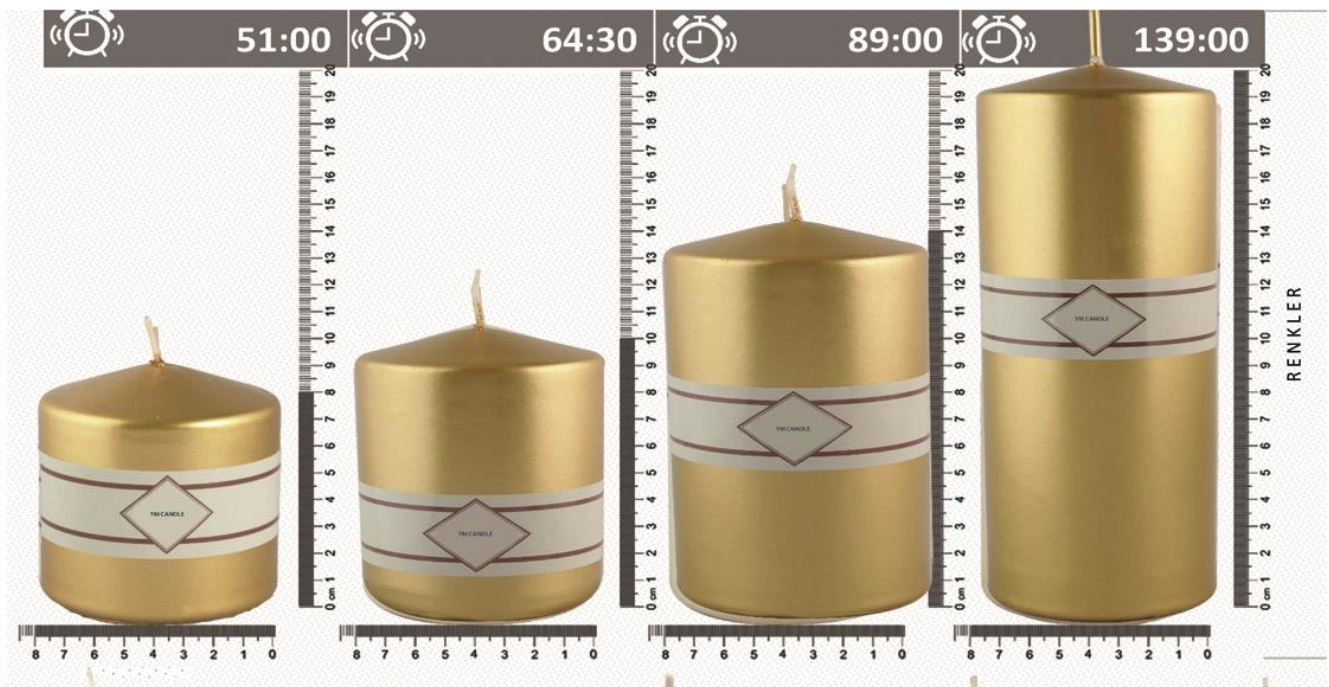

Metalic Gold Color

Metalic Silver Color

Metalic Red Color

Metalic Copper Color

Metalic Pearl Color

Product Name : **Cylinder Candles**

Product Code	Product Name	Smell	Color	Paket	Inside Package	Burn Hour	Product Size	Product GR	Paket GR
H822015	Cylinder Candle	Odorless	Metalic Gold Color	SLEEVE	18	51.00	8*8 cm	304 GR	320 GR
H822022	Cylinder Candle	Odorless	Metalic Silver Color	SLEEVE	18	51.00	8*8 cm	304 GR	320 GR
H822039	Cylinder Candle	Odorless	Metalic Red Color	SLEEVE	18	51.00	8*8 cm	304 GR	320 GR
H822046	Cylinder Candle	Odorless	Metalic Copper Color	SLEEVE	18	51.00	8*8 cm	304 GR	320 GR
H822053	Cylinder Candle	Odorless	Metalic Pearl Color	SLEEVE	18	51.00	8*8 cm	304 GR	320 GR
H822060	Cylinder Candle	Odorless	Metalic Gold Color	SLEEVE	18	64.30	8*10 cm	380 GR	400 GR
H822077	Cylinder Candle	Odorless	Metalic Silver Color	SLEEVE	18	64.30	8*10 cm	380 GR	400 GR
H822084	Cylinder Candle	Odorless	Metalic Red Color	SLEEVE	18	64.30	8*10 cm	380 GR	400 GR
H822091	Cylinder Candle	Odorless	Metalic Copper Color	SLEEVE	18	64.30	8*10 cm	380 GR	400 GR
H822107	Cylinder Candle	Odorless	Metalic Pearl Color	SLEEVE	18	64.30	8*10 cm	380 GR	400 GR
H822114	Cylinder Candle	Odorless	Metalic Gold Color	SLEEVE	9	89.00	8*14 cm	532 GR	550 GR
H822121	Cylinder Candle	Odorless	Metalic Silver Color	SLEEVE	9	89.00	8*14 cm	532 GR	550 GR
H822138	Cylinder Candle	Odorless	Metalic Red Color	SLEEVE	9	89.00	8*14 cm	532 GR	550 GR
H822145	Cylinder Candle	Odorless	Metalic Copper Color	SLEEVE	9	89.00	8*14 cm	532 GR	550 GR
H822152	Cylinder Candle	Odorless	Metalic Pearl Color	SLEEVE	9	89.00	8*14 cm	532 GR	550 GR
H822169	Cylinder Candle	Odorless	Metalic Gold Color	SLEEVE	9	139.00	8*20 cm	818 GR	830 GR
H822176	Cylinder Candle	Odorless	Metalic Silver Color	SLEEVE	9	139.00	8*20 cm	818 GR	830 GR
H822183	Cylinder Candle	Odorless	Metalic Red Color	SLEEVE	9	139.00	8*20 cm	818 GR	830 GR
H822190	Cylinder Candle	Odorless	Metalic Copper Color	SLEEVE	9	139.00	8*20 cm	818 GR	830 GR
H822206	Cylinder Candle	Odorless	Metalic Pearl Color	SLEEVE	9	139.00	8*20 cm	818 GR	830 GR