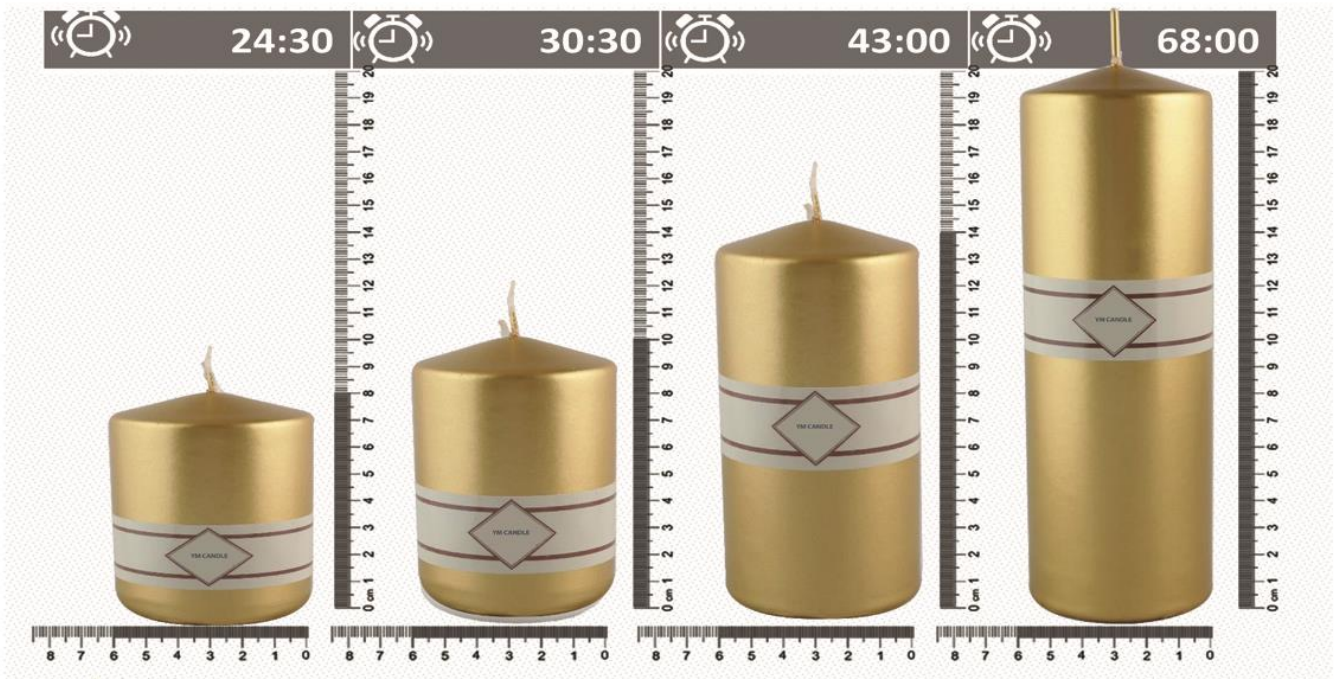

Product Code	Product Name	Smell	Color	Paket	Inside Package	Burn Hour	Product Size	Product GR	Paket GR
H811650	Cylinder Candle	Odorless	Metalic Gold Color	SLEEVE	18	24.30	6*8 cm	185 GR	200 GR
H811667	Cylinder Candle	Odorless	Metalic Silver Color	SLEEVE	18	24.30	6*8 cm	185 GR	200 GR
H811674	Cylinder Candle	Odorless	Metalic Red Color	SLEEVE	18	24.30	6*8 cm	185 GR	200 GR
H811681	Cylinder Candle	Odorless	Metalic Copper Color	SLEEVE	18	24.30	6*8 cm	185 GR	200 GR
H811698	Cylinder Candle	Odorless	Metalic Pearl Color	SLEEVE	18	24.30	6*8 cm	185 GR	200 GR
H811711	Cylinder Candle	Odorless	Metalic Gold Color	SLEEVE	18	30.30	6*10 cm	226 GR	240 GR
H811728	Cylinder Candle	Odorless	Metalic Silver Color	SLEEVE	18	30.30	6*10 cm	226 GR	240 GR
H811735	Cylinder Candle	Odorless	Metalic Red Color	SLEEVE	18	30.30	6*10 cm	226 GR	240 GR
H811742	Cylinder Candle	Odorless	Metalic Copper Color	SLEEVE	18	30.30	6*10 cm	226 GR	240 GR
H811759	Cylinder Candle	Odorless	Metalic Pearl Color	SLEEVE	18	30.30	6*10 cm	226 GR	240 GR
H811766	Cylinder Candle	Odorless	Metalic Gold Color	SLEEVE	9	43.00	6*14 cm	321 GR	340 GR
H811773	Cylinder Candle	Odorless	Metalic Silver Color	SLEEVE	9	43.00	6*14 cm	321 GR	340 GR
H811780	Cylinder Candle	Odorless	Metalic Red Color	SLEEVE	9	43.00	6*14 cm	321 GR	340 GR
H811797	Cylinder Candle	Odorless	Metalic Copper Color	SLEEVE	9	43.00	6*14 cm	321 GR	340 GR
H811803	Cylinder Candle	Odorless	Metalic Pearl Color	SLEEVE	9	43.00	6*14 cm	321 GR	340 GR
H823302	Cylinder Candle	Odorless	Metalic Gold Color	SLEEVE	9	68.00	6*20 cm	503 GR	520 GR
H823319	Cylinder Candle	Odorless	Metalic Silver Color	SLEEVE	9	68.00	6*20 cm	503 GR	520 GR
H823326	Cylinder Candle	Odorless	Metalic Red Color	SLEEVE	9	68.00	6*20 cm	503 GR	520 GR
H823333	Cylinder Candle	Odorless	Metalic Copper Color	SLEEVE	9	68.00	6*20 cm	503 GR	520 GR
H823340	Cylinder Candle	Odorless	Metalic Pearl Color	SLEEVE	9	68.00	6*20 cm	503 GR	520 GR

Metalic Gold Color

Metalic Silver Color

Metalic Red Color

Metalic Copper Color

Metalic Pearl Color