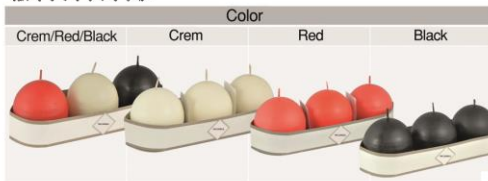

Product Code	Product Name	Smell	Color	Paket	Inside Package	Burn Hour	Product Size	Product GR	Paket GR
K269027	Ball Candle-3 PCS Set	Odorless	Crem/Red/Black Color	24	40	31.00	6*6 cm	314 GR	314 GR
K269034	Ball Candle-3 PCS Set	Odorless	Crem Color	24	40	31.00	6*6 cm	314 GR	314 GR
K269041	Ball Candle-3 PCS Set	Odorless	Red Color	24	40	31.00	6*6 cm	314 GR	314 GR
K269058	Ball Candle-3 PCS Set	Odorless	Black Color	24	40	31.00	6*6 cm	314 GR	314 GR
K268495	Ball Candle-3 PCS Set	Odorless	Crem/Red/Black Color	8	40	69.00	7*7 cm	497 GR	497 GR
K268501	Ball Candle-3 PCS Set	Odorless	Crem Color	8	24	69.00	7*7 cm	497 GR	497 GR
K268518	Ball Candle-3 PCS Set	Odorless	Red Color	8	24	69.00	7*7 cm	497 GR	497 GR
K268525	Ball Candle-3 PCS Set	Odorless	Black Color	8	24	69.00	7*7 cm	497 GR	497 GR
K269287	Ball Candle-3 PCS Set	Odorless	Crem/Red/Black Color	8	24	85.30	8*8 cm	695 GR	695 GR
K269294	Ball Candle-3 PCS Set	Odorless	Crem Color	8	24	85.30	8*8 cm	695 GR	695 GR
K269300	Ball Candle-3 PCS Set	Odorless	Red Color	8	30	85.30	8*8 cm	695 GR	695 GR
K269317	Ball Candle-3 PCS Set	Odorless	Black Color	8	30	85.30	8*8 cm	695 GR	695 GR
K269065	Ball Candle-3 PCS Set	Odorless	Gold/Silver/Pearl Color	24	30	31.00	6*6 cm	359 GR	359 GR
K269072	Ball Candle-3 PCS Set	Odorless	Gold Color	24	30	31.00	6*6 cm	359 GR	359 GR
K269089	Ball Candle-3 PCS Set	Odorless	Silver Color	24	30	31.00	6*6 cm	359 GR	359 GR
K269102	Ball Candle-3 PCS Set	Odorless	Red Color	24	24	31.00	6*6 cm	359 GR	359 GR
K268532	Ball Candle-3 PCS Set	Odorless	Gold/Silver/Pearl Color	8	24	69.00	7*7 cm	503 GR	503 GR
K268549	Ball Candle-3 PCS Set	Odorless	Gold Color	8	24	69.00	7*7 cm	503 GR	503 GR
K268556	Ball Candle-3 PCS Set	Odorless	Silver Color	8	24	69.00	7*7 cm	503 GR	503 GR
K269218	Ball Candle-3 PCS Set	Odorless	Red Color	8	24	69.00	7*7 cm	503 GR	503 GR
K269324	Ball Candle-3 PCS Set	Odorless	Gold/Silver/Pearl Color	8	4	85.30	8*8 cm	710 GR	710 GR
K269331	Ball Candle-3 PCS Set	Odorless	Gold Color	8	4	85.30	8*8 cm	710 GR	710 GR
K269347	Ball Candle-3 PCS Set	Odorless	Silver Color	8	4	85.30	8*8 cm	710 GR	710 GR
K269355	Ball Candle-3 PCS Set	Odorless	Red Color	8	4	85.30	8*8 cm	710 GR	710 GR