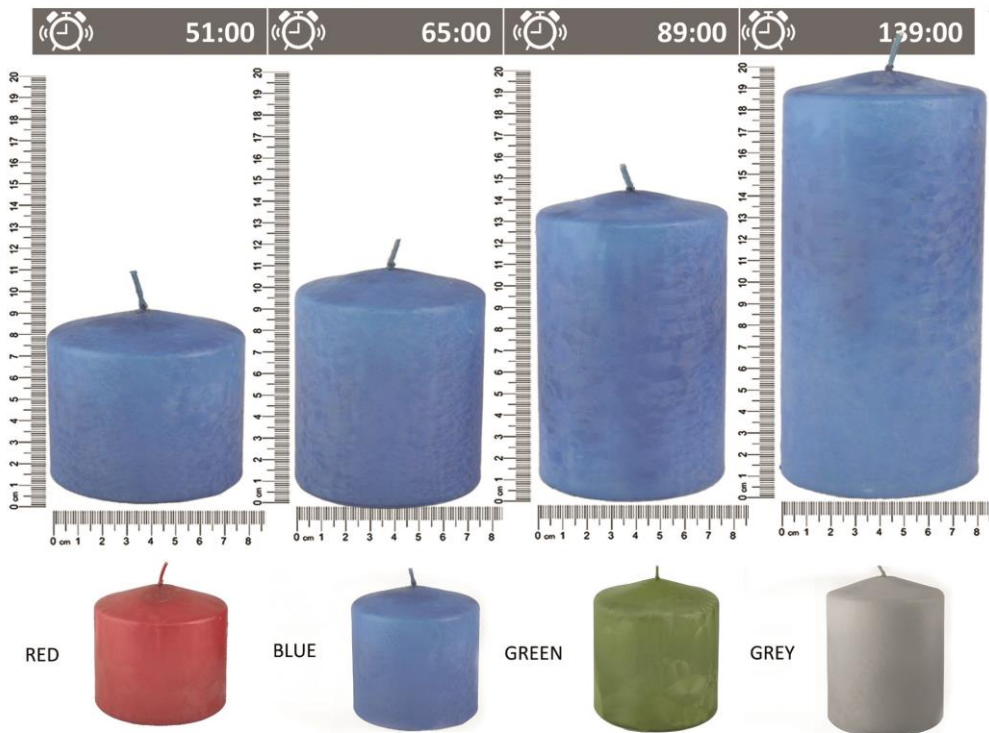

Product Code	Product Name	Smell	Color	Paket	Inside Package	Burn Hour	Product Size	Product GR	Paket GR
D290290	Cylinder Ice Effect Candle	Odorless	Grey Color	Overwrap	6	51.00	8*8 cm	320 GR	330 GR
D290306	Cylinder Ice Effect Candle	Odorless	Red Color	Overwrap	6	51.00	8*8 cm	320 GR	330 GR
D290313	Cylinder Ice Effect Candle	Odorless	Blue Color	Overwrap	6	51.00	8*8 cm	320 GR	330 GR
D290320	Cylinder Ice Effect Candle	Odorless	Green Color	Overwrap	6	51.00	8*8 cm	320 GR	330 GR
D290351	Cylinder Ice Effect Candle	Odorless	Grey Color	Overwrap	6	64.30	8*10 cm	380 GR	390 GR
D290368	Cylinder Ice Effect Candle	Odorless	Red Color	Overwrap	6	64.30	8*10 cm	380 GR	390 GR
D290375	Cylinder Ice Effect Candle	Odorless	Blue Color	Overwrap	6	64.30	8*10 cm	380 GR	390 GR
D290382	Cylinder Ice Effect Candle	Odorless	Green Color	Overwrap	6	64.30	8*10 cm	380 GR	390 GR
D290429	Cylinder Ice Effect Candle	Odorless	Grey Color	Overwrap	6	89.00	8*14 cm	560 GR	570 GR
D290443	Cylinder Ice Effect Candle	Odorless	Red Color	Overwrap	6	89.00	8*14 cm	560 GR	570 GR
D290450	Cylinder Ice Effect Candle	Odorless	Blue Color	Overwrap	6	89.00	8*14 cm	560 GR	570 GR
D290467	Cylinder Ice Effect Candle	Odorless	Green Color	Overwrap	6	89.00	8*14 cm	560 GR	570 GR
D290498	Cylinder Ice Effect Candle	Odorless	Grey Color	Overwrap	6	139.00	8*20 cm	830 GR	840 GR
D290504	Cylinder Ice Effect Candle	Odorless	Red Color	Overwrap	6	139.00	8*20 cm	830 GR	840 GR
D290511	Cylinder Ice Effect Candle	Odorless	Blue Color	Overwrap	6	139.00	8*20 cm	830 GR	840 GR
D290528	Cylinder Ice Effect Candle	Odorless	Green Color	Overwrap	6	139.00	8*20 cm	830 GR	840 GR