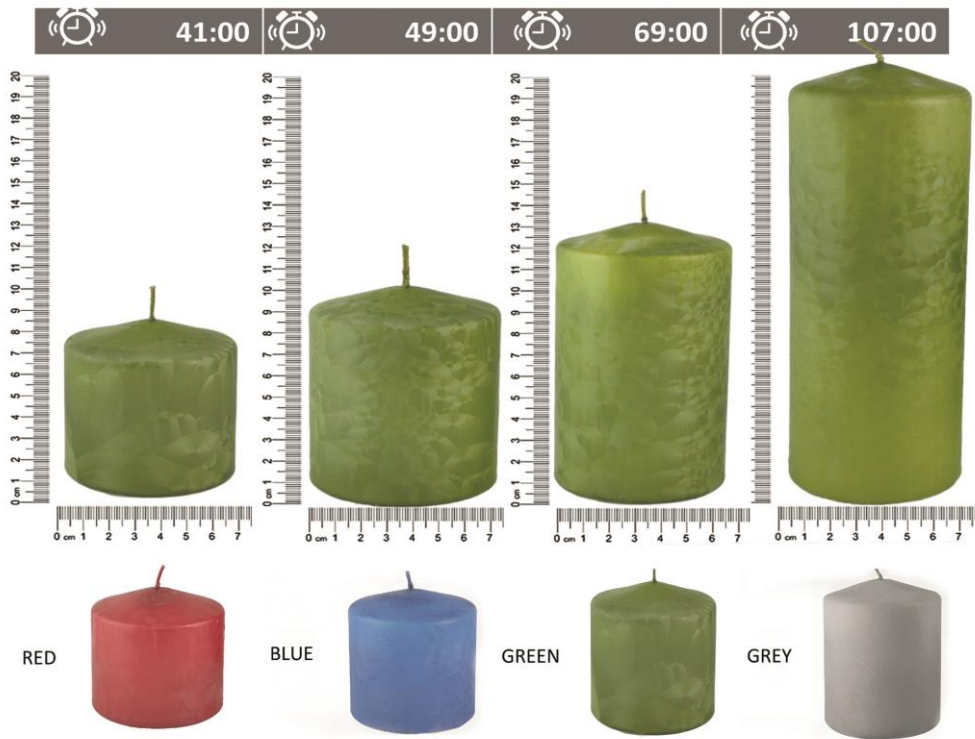

RED

BLUE

GREEN

GREY

Product Name : Ice Effect Candles

Product Code	Product Name	Smell	Color	Paket	Inside Package	Burn Hour	Product Size	Product GR	Paket GR
D290030	Cylinder Ice Effect Candle	Odorless	Grey Color	Overwrap	6	41.00	7*8 cm	270 GR	280 GR
D290047	Cylinder Ice Effect Candle	Odorless	Red Color	Overwrap	6	41.00	7*8 cm	270 GR	280 GR
D290054	Cylinder Ice Effect Candle	Odorless	Blue Color	Overwrap	6	41.00	7*8 cm	270 GR	280 GR
D290061	Cylinder Ice Effect Candle	Odorless	Green Color	Overwrap	6	41.00	7*8 cm	270 GR	280 GR
D290108	Cylinder Ice Effect Candle	Odorless	Grey Color	Overwrap	6	49.00	7*10 cm	310 GR	310 GR
D290115	Cylinder Ice Effect Candle	Odorless	Red Color	Overwrap	6	49.00	7*10 cm	310 GR	310 GR
D290122	Cylinder Ice Effect Candle	Odorless	Blue Color	Overwrap	6	49.00	7*10 cm	310 GR	310 GR
D290139	Cylinder Ice Effect Candle	Odorless	Green Color	Overwrap	6	49.00	7*10 cm	310 GR	310 GR
D290160	Cylinder Ice Effect Candle	Odorless	Grey Color	Overwrap	6	69.00	7*14 cm	420 GR	420 GR
D290177	Cylinder Ice Effect Candle	Odorless	Red Color	Overwrap	6	69.00	7*14 cm	420 GR	420 GR
D290184	Cylinder Ice Effect Candle	Odorless	Blue Color	Overwrap	6	69.00	7*14 cm	420 GR	420 GR
D290191	Cylinder Ice Effect Candle	Odorless	Green Color	Overwrap	6	69.00	7*14 cm	420 GR	420 GR
D290221	Cylinder Ice Effect Candle	Odorless	Grey Color	Overwrap	6	107.00	7*20 cm	660 GR	670 GR
D290238	Cylinder Ice Effect Candle	Odorless	Red Color	Overwrap	6	107.00	7*20 cm	660 GR	670 GR
D290245	Cylinder Ice Effect Candle	Odorless	Blue Color	Overwrap	6	107.00	7*20 cm	660 GR	670 GR
D290252	Cylinder Ice Effect Candle	Odorless	Green Color	Overwrap	6	107.00	7*20 cm	660 GR	670 GR