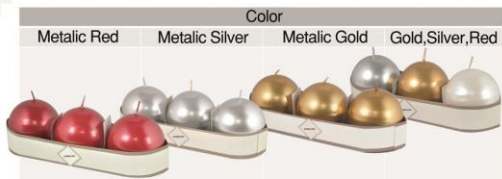

Product Code	Product Name	Smell	Color	Paket	Inside Package	Burn Hour	Product Size	Product GR	Paket GR
K269027	Ball Candle-3 PCS Set	Odorless	Crem/Red/Black Color	24	40	31.00	6*6 cm	314 GR	314 GR
K269034	Ball Candle-3 PCS Set	Odorless	Crem Color	24	40	31.00	6*6 cm	314 GR	314 GR
K269041	Ball Candle-3 PCS Set	Odorless	Red Color	24	40	31.00	6*6 cm	314 GR	314 GR
K269058	Ball Candle-3 PCS Set	Odorless	Black Color	24	40	31.00	6*6 cm	314 GR	314 GR
K268495	Ball Candle-3 PCS Set	Odorless	Crem/Red/Black Color	8	40	69.00	7*7 cm	497 GR	497 GR
K268501	Ball Candle-3 PCS Set	Odorless	Crem Color	8	24	69.00	7*7 cm	497 GR	497 GR
K268518	Ball Candle-3 PCS Set	Odorless	Red Color	8	24	69.00	7*7 cm	497 GR	497 GR
K268525	Ball Candle-3 PCS Set	Odorless	Black Color	8	24	69.00	7*7 cm	497 GR	497 GR
K269287	Ball Candle-3 PCS Set	Odorless	Crem/Red/Black Color	8	24	85.30	8*8 cm	695 GR	695 GR
K269294	Ball Candle-3 PCS Set	Odorless	Crem Color	8	24	85.30	8*8 cm	695 GR	695 GR
K269300	Ball Candle-3 PCS Set	Odorless	Red Color	8	30	85.30	8*8 cm	695 GR	695 GR
K269317	Ball Candle-3 PCS Set	Odorless	Black Color	8	30	85.30	8*8 cm	695 GR	695 GR
K269065	Ball Candle-3 PCS Set	Odorless	Gold/Silver/Pearl Color	24	30	31.00	6*6 cm	359 GR	359 GR
K269072	Ball Candle-3 PCS Set	Odorless	Gold Color	24	30	31.00	6*6 cm	359 GR	359 GR
K269089	Ball Candle-3 PCS Set	Odorless	Silver Color	24	30	31.00	6*6 cm	359 GR	359 GR
K269102	Ball Candle-3 PCS Set	Odorless	Red Color	24	24	31.00	6*6 cm	359 GR	359 GR
K268532	Ball Candle-3 PCS Set	Odorless	Gold/Silver/Pearl Color	8	24	69.00	7*7 cm	503 GR	503 GR
K268549	Ball Candle-3 PCS Set	Odorless	Gold Color	8	24	69.00	7*7 cm	503 GR	503 GR
K268556	Ball Candle-3 PCS Set	Odorless	Silver Color	8	24	69.00	7*7 cm	503 GR	503 GR
K269218	Ball Candle-3 PCS Set	Odorless	Red Color	8	24	69.00	7*7 cm	503 GR	503 GR
K269324	Ball Candle-3 PCS Set	Odorless	Gold/Silver/Pearl Color	8	4	85.30	8*8 cm	710 GR	710 GR
K269331	Ball Candle-3 PCS Set	Odorless	Gold Color	8	4	85.30	8*8 cm	710 GR	710 GR
K269347	Ball Candle-3 PCS Set	Odorless	Silver Color	8	4	85.30	8*8 cm	710 GR	710 GR
K269355	Ball Candle-3 PCS Set	Odorless	Red Color	8	4	85.30	8*8 cm	710 GR	710 GR