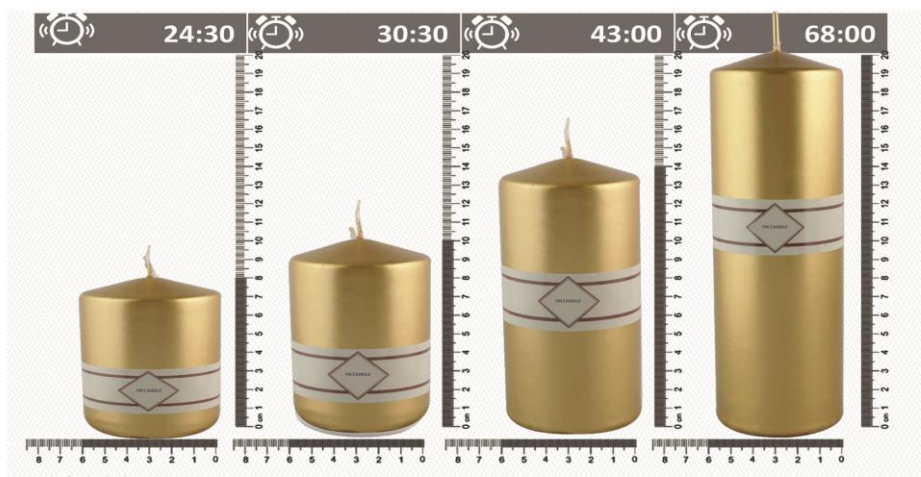

Product Code	Product Name	Smell	Color	Paket	Inside Package	Burn Hour	Product Size	Product GR	Paket GR
H811650	Cylinder Candle	Odorless	Metalic Gold Color	SLEEVE	18	24.30	6*8 cm	185 GR	200 GR
H811667	Cylinder Candle	Odorless	Metalic Silver Color	SLEEVE	18	24.30	6*8 cm	185 GR	200 GR
H811674	Cylinder Candle	Odorless	Metalic Red Color	SLEEVE	18	24.30	6*8 cm	185 GR	200 GR
H811681	Cylinder Candle	Odorless	Metalic Copper Color	SLEEVE	18	24.30	6*8 cm	185 GR	200 GR
H811698	Cylinder Candle	Odorless	Metalic Pearl Color	SLEEVE	18	24.30	6*8 cm	185 GR	200 GR
H811711	Cylinder Candle	Odorless	Metalic Gold Color	SLEEVE	18	30.30	6*10 cm	226 GR	240 GR
H811728	Cylinder Candle	Odorless	Metalic Silver Color	SLEEVE	18	30.30	6*10 cm	226 GR	240 GR
H811735	Cylinder Candle	Odorless	Metalic Red Color	SLEEVE	18	30.30	6*10 cm	226 GR	240 GR
H811742	Cylinder Candle	Odorless	Metalic Copper Color	SLEEVE	18	30.30	6*10 cm	226 GR	240 GR
H811759	Cylinder Candle	Odorless	Metalic Pearl Color	SLEEVE	18	30.30	6*10 cm	226 GR	240 GR
H811766	Cylinder Candle	Odorless	Metalic Gold Color	SLEEVE	9	43.00	6*14 cm	321 GR	340 GR
H811773	Cylinder Candle	Odorless	Metalic Silver Color	SLEEVE	9	43.00	6*14 cm	321 GR	340 GR
H811780	Cylinder Candle	Odorless	Metalic Red Color	SLEEVE	9	43.00	6*14 cm	321 GR	340 GR
H811797	Cylinder Candle	Odorless	Metalic Copper Color	SLEEVE	9	43.00	6*14 cm	321 GR	340 GR
H811803	Cylinder Candle	Odorless	Metalic Pearl Color	SLEEVE	9	43.00	6*14 cm	321 GR	340 GR
H823302	Cylinder Candle	Odorless	Metalic Gold Color	SLEEVE	9	68.00	6*20 cm	503 GR	520 GR
H823319	Cylinder Candle	Odorless	Metalic Silver Color	SLEEVE	9	68.00	6*20 cm	503 GR	520 GR
H823326	Cylinder Candle	Odorless	Metalic Red Color	SLEEVE	9	68.00	6*20 cm	503 GR	520 GR
H823333	Cylinder Candle	Odorless	Metalic Copper Color	SLEEVE	9	68.00	6*20 cm	503 GR	520 GR
H823340	Cylinder Candle	Odorless	Metalic Pearl Color	SLEEVE	9	68.00	6*20 cm	503 GR	520 GR

Metalic Gold Color

Metalic Silver Color

Metalic Red Color

Metalic Copper Color

Metalic Pearl Color