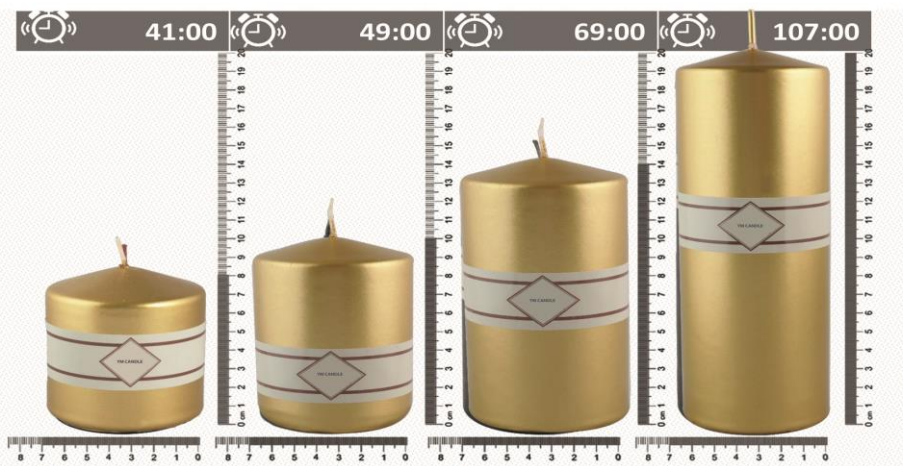

Metalic Gold Color

Metalic Silver Color

Metalic Red Color

Metalic Copper Color

Metalic Pearl Color

**Product Name : Cylinder Candles**

Product Code	Product Name	Smell	Color	Paket	Inside Package	Burn Hour	Product Size	Product GR	Paket GR
H811810	Cylinder Candle	Odorless	Metalic Gold Color	SLEEVE	18	41.00	7*8 cm	247 GR	250 GR
H811827	Cylinder Candle	Odorless	Metalic Silver Color	SLEEVE	18	41.00	7*8 cm	247 GR	250 GR
H811834	Cylinder Candle	Odorless	Metalic Red Color	SLEEVE	18	41.00	7*8 cm	247 GR	250 GR
H811841	Cylinder Candle	Odorless	Metalic Copper Color	SLEEVE	18	41.00	7*8 cm	247 GR	250 GR
H811858	Cylinder Candle	Odorless	Metalic Pearl Color	SLEEVE	18	41.00	7*8 cm	247 GR	250 GR
H811865	Cylinder Candle	Odorless	Metalic Gold Color	SLEEVE	18	49.00	7*10 cm	291 GR	300 GR
H811872	Cylinder Candle	Odorless	Metalic Silver Color	SLEEVE	18	49.00	7*10 cm	291 GR	300 GR
H811889	Cylinder Candle	Odorless	Metalic Red Color	SLEEVE	18	49.00	7*10 cm	291 GR	300 GR
H811896	Cylinder Candle	Odorless	Metalic Copper Color	SLEEVE	18	49.00	7*10 cm	291 GR	300 GR
H811902	Cylinder Candle	Odorless	Metalic Pearl Color	SLEEVE	18	49.00	7*10 cm	291 GR	300 GR
H811919	Cylinder Candle	Odorless	Metalic Gold Color	SLEEVE	9	69.00	7*14 cm	413 GR	430 GR
H811926	Cylinder Candle	Odorless	Metalic Silver Color	SLEEVE	9	69.00	7*14 cm	413 GR	430 GR
H811933	Cylinder Candle	Odorless	Metalic Red Color	SLEEVE	9	69.00	7*14 cm	413 GR	430 GR
H811940	Cylinder Candle	Odorless	Metalic Copper Color	SLEEVE	9	69.00	7*14 cm	413 GR	430 GR
H811957	Cylinder Candle	Odorless	Metalic Pearl Color	SLEEVE	9	69.00	7*14 cm	413 GR	430 GR
H811964	Cylinder Candle	Odorless	Metalic Gold Color	SLEEVE	9	107.00	7*20 cm	640 GR	650 GR
H811971	Cylinder Candle	Odorless	Metalic Silver Color	SLEEVE	9	107.00	7*20 cm	640 GR	650 GR
H811988	Cylinder Candle	Odorless	Metalic Red Color	SLEEVE	9	107.00	7*20 cm	640 GR	650 GR
H811995	Cylinder Candle	Odorless	Metalic Copper Color	SLEEVE	9	107.00	7*20 cm	640 GR	650 GR
H822008	Cylinder Candle	Odorless	Metalic Pearl Color	SLEEVE	9	107.00	7*20 cm	640 GR	650 GR