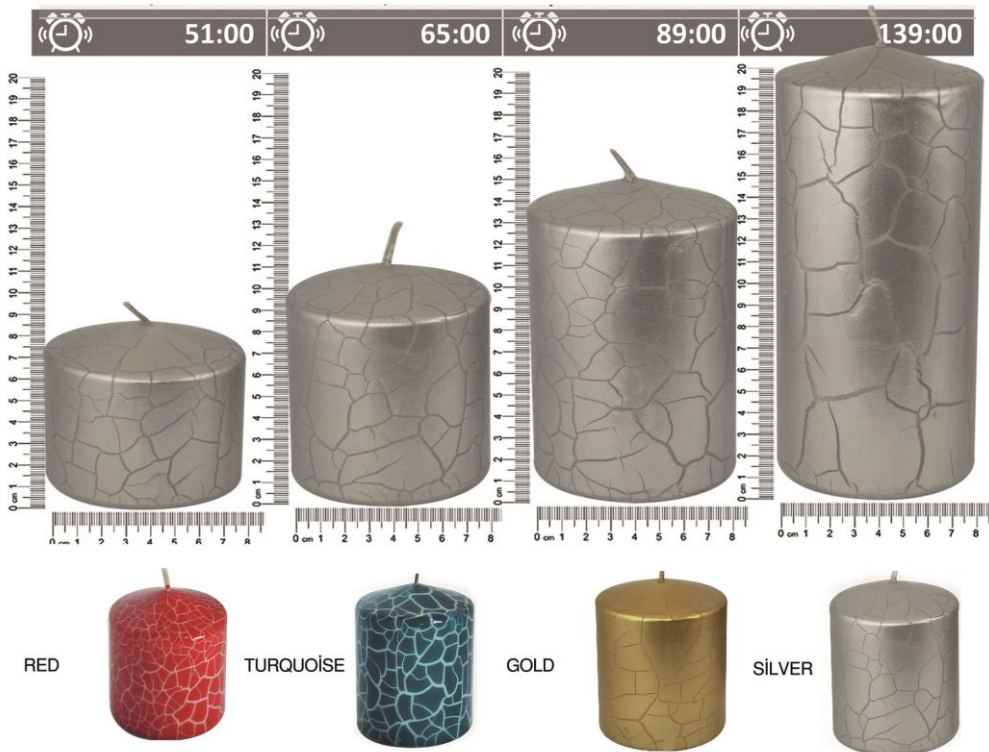

Product Code	Product Name	Smell	Color	Paket	Inside Package	Burn Hour	Product Size	Product GR	Paket GR
D290337	Cylinder Crack Effect Candle	Odorless	Red Color	pochette	6	51.00	8*8 cm	320 GR	330 GR
D290344	Cylinder Crack Effect Candle	Odorless	Turquoise Color	pochette	6	51.00	8*8 cm	320 GR	330 GR
D291082	Cylinder Crack Effect Candle	Odorless	Gold Color	pochette	6	51.00	8*8 cm	320 GR	330 GR
D291099	Cylinder Crack Effect Candle	Odorless	Silver Color	pochette	6	51.00	8*8 cm	320 GR	330 GR
D290399	Cylinder Crack Effect Candle	Odorless	Red Color	pochette	6	64.30	8*10 cm	380 GR	390 GR
D290412	Cylinder Crack Effect Candle	Odorless	Turquoise Color	pochette	6	64.30	8*10 cm	380 GR	390 GR
D291105	Cylinder Crack Effect Candle	Odorless	Gold Color	pochette	6	64.30	8*10 cm	380 GR	390 GR
D291106	Cylinder Crack Effect Candle	Odorless	Silver Color	pochette	6	64.30	8*10 cm	380 GR	390 GR
D290474	Cylinder Crack Effect Candle	Odorless	Red Color	pochette	6	89.00	8*14 cm	560 GR	570 GR
D290481	Cylinder Crack Effect Candle	Odorless	Turquoise Color	pochette	6	89.00	8*14 cm	560 GR	570 GR
D291129	Cylinder Crack Effect Candle	Odorless	Gold Color	pochette	6	89.00	8*14 cm	560 GR	570 GR
D291136	Cylinder Crack Effect Candle	Odorless	Silver Color	pochette	6	89.00	8*14 cm	560 GR	570 GR
D290535	Cylinder Crack Effect Candle	Odorless	Red Color	pochette	6	139.00	8*20 cm	830 GR	840 GR
D290542	Cylinder Crack Effect Candle	Odorless	Turquoise Color	pochette	6	139.00	8*20 cm	830 GR	840 GR
D291143	Cylinder Crack Effect Candle	Odorless	Gold Color	pochette	6	139.00	8*20 cm	830 GR	840 GR
D291150	Cylinder Crack Effect Candle	Odorless	Silver Color	pochette	6	139.00	8*20 cm	830 GR	840 GR

RED

TURQUOISE

GOLD

SILVER