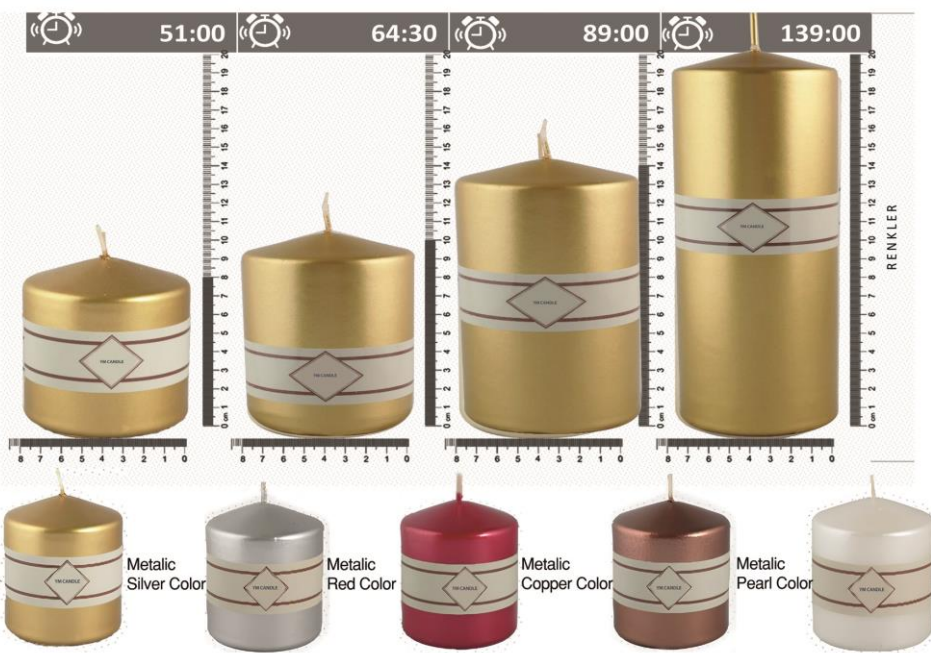

Product Code	Product Name	Smell	Color	Paket	Inside Package	Burn Hour	Product Size	Product GR	Paket GR
H822015	Cylinder Candle	Odorless	Metalic Gold Color	SLEEVE	18	51.00	8*8 cm	304 GR	320 GR
H822022	Cylinder Candle	Odorless	Metalic Silver Color	SLEEVE	18	51.00	8*8 cm	304 GR	320 GR
H822039	Cylinder Candle	Odorless	Metalic Red Color	SLEEVE	18	51.00	8*8 cm	304 GR	320 GR
H822046	Cylinder Candle	Odorless	Metalic Copper Color	SLEEVE	18	51.00	8*8 cm	304 GR	320 GR
H822053	Cylinder Candle	Odorless	Metalic Pearl Color	SLEEVE	18	51.00	8*8 cm	304 GR	320 GR
H822060	Cylinder Candle	Odorless	Metalic Gold Color	SLEEVE	18	64.30	8*10 cm	380 GR	400 GR
H822077	Cylinder Candle	Odorless	Metalic Silver Color	SLEEVE	18	64.30	8*10 cm	380 GR	400 GR
H822084	Cylinder Candle	Odorless	Metalic Red Color	SLEEVE	18	64.30	8*10 cm	380 GR	400 GR
H822091	Cylinder Candle	Odorless	Metalic Copper Color	SLEEVE	18	64.30	8*10 cm	380 GR	400 GR
H822107	Cylinder Candle	Odorless	Metalic Pearl Color	SLEEVE	18	64.30	8*10 cm	380 GR	400 GR
H822114	Cylinder Candle	Odorless	Metalic Gold Color	SLEEVE	9	89.00	8*14 cm	532 GR	550 GR
H822121	Cylinder Candle	Odorless	Metalic Silver Color	SLEEVE	9	89.00	8*14 cm	532 GR	550 GR
H822138	Cylinder Candle	Odorless	Metalic Red Color	SLEEVE	9	89.00	8*14 cm	532 GR	550 GR
H822145	Cylinder Candle	Odorless	Metalic Copper Color	SLEEVE	9	89.00	8*14 cm	532 GR	550 GR
H822152	Cylinder Candle	Odorless	Metalic Pearl Color	SLEEVE	9	89.00	8*14 cm	532 GR	550 GR
H822169	Cylinder Candle	Odorless	Metalic Gold Color	SLEEVE	9	139.00	8*20 cm	818 GR	830 GR
H822176	Cylinder Candle	Odorless	Metalic Silver Color	SLEEVE	9	139.00	8*20 cm	818 GR	830 GR
H822183	Cylinder Candle	Odorless	Metalic Red Color	SLEEVE	9	139.00	8*20 cm	818 GR	830 GR
H822190	Cylinder Candle	Odorless	Metalic Copper Color	SLEEVE	9	139.00	8*20 cm	818 GR	830 GR
H822206	Cylinder Candle	Odorless	Metalic Pearl Color	SLEEVE	9	139.00	8*20 cm	818 GR	830 GR

Metalic Gold Color

Metalic Silver Color

Metalic Red Color

Metalic Copper Color

Metalic Pearl Color