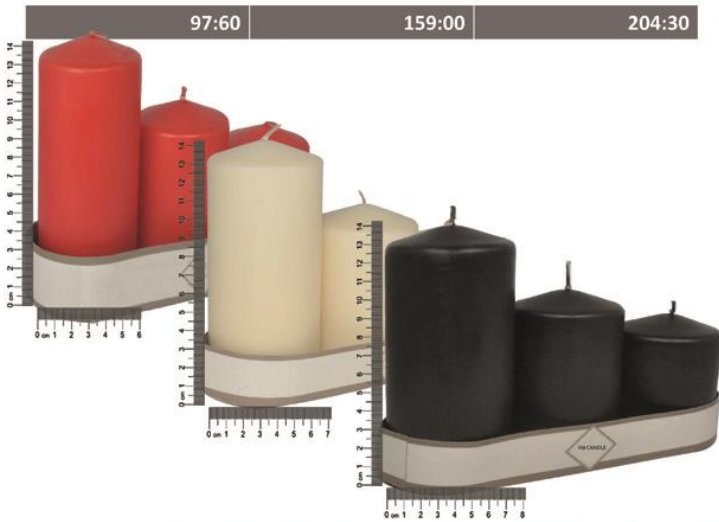

Ym Candles
Gift Sets Candles

Product Name : Cylinder Candles

| Product Code | Product Name | Smell | Color | Paket | Inside Package | Burn Hour | Product Size | Product GR | Paket GR |
|--------------|--------------------------|----------|----------------------|-------|----------------|-----------|--------------|------------|----------|
| K268952 | Cylinder Candle-3PCS Set | Odorless | Crem Color | Box | 8 | 97:60 | 6*8-10-14 cm | 740 GR | 755 GR |
| K268969 | Cylinder Candle-3PCS Set | Odorless | Black Color | Box | 8 | 97:60 | 6*8-10-14 cm | 740 GR | 755 GR |
| K268976 | Cylinder Candle-3PCS Set | Odorless | Red Color | Box | 8 | 97:60 | 6*8-10-14 cm | 740 GR | 755 GR |
| K268426 | Cylinder Candle-3PCS Set | Odorless | Crem Color | Box | 4 | 159.00 | 7*8-10-14 cm | 960 GR | 990 GR |
| K268433 | Cylinder Candle-3PCS Set | Odorless | Black Color | Box | 4 | 159.00 | 7*8-10-14 cm | 960 GR | 990 GR |
| K268440 | Cylinder Candle-3PCS Set | Odorless | Red Color | Box | 4 | 159.00 | 7*8-10-14 cm | 960 GR | 990 GR |
| K269225 | Cylinder Candle-3PCS Set | Odorless | Crem Color | Box | 4 | 204.30 | 8*8-10-14 cm | 1220 GR | 1250 GR |
| K269232 | Cylinder Candle-3PCS Set | Odorless | Black Color | Box | 4 | 204.30 | 8*8-10-14 cm | 1220 GR | 1250 GR |
| K269249 | Cylinder Candle-3PCS Set | Odorless | Red Color | Box | 4 | 204.30 | 8*8-10-14 cm | 1220 GR | 1250 GR |
| K268983 | Cylinder Candle-3PCS Set | Odorless | Metalic Gold Color | Box | 8 | 97:60 | 6*8-10-14 cm | 785 GR | 785 GR |
| K268990 | Cylinder Candle-3PCS Set | Odorless | Metalic Silver Color | Box | 8 | 97:60 | 6*8-10-14 cm | 785 GR | 785 GR |
| K269010 | Cylinder Candle-3PCS Set | Odorless | Metalic Red Color | Box | 8 | 97:60 | 6*8-10-14 cm | 785 GR | 785 GR |
| K268464 | Cylinder Candle-3PCS Set | Odorless | Metalic Gold Color | Box | 4 | 159.00 | 7*8-10-14 cm | 1025 GR | 1025 GR |
| K268471 | Cylinder Candle-3PCS Set | Odorless | Metalic Silver Color | Box | 4 | 159.00 | 7*8-10-14 cm | 1025 GR | 1025 GR |
| K268488 | Cylinder Candle-3PCS Set | Odorless | Metalic Pearl Color | Box | 4 | 159.00 | 7*8-10-14 cm | 1025 GR | 1025 GR |
| K269256 | Cylinder Candle-3PCS Set | Odorless | Metalic Gold Color | Box | 4 | 204.30 | 8*8-10-14 cm | 1290 GR | 1290 GR |
| K269263 | Cylinder Candle-3PCS Set | Odorless | Metalic Silver Color | Box | 4 | 204.30 | 8*8-10-14 cm | 1290 GR | 1290 GR |
| K269270 | Cylinder Candle-3PCS Set | Odorless | Metalic Red Color | Box | 4 | 204.30 | 8*8-10-14 cm | 1290 GR | 1290 GR |