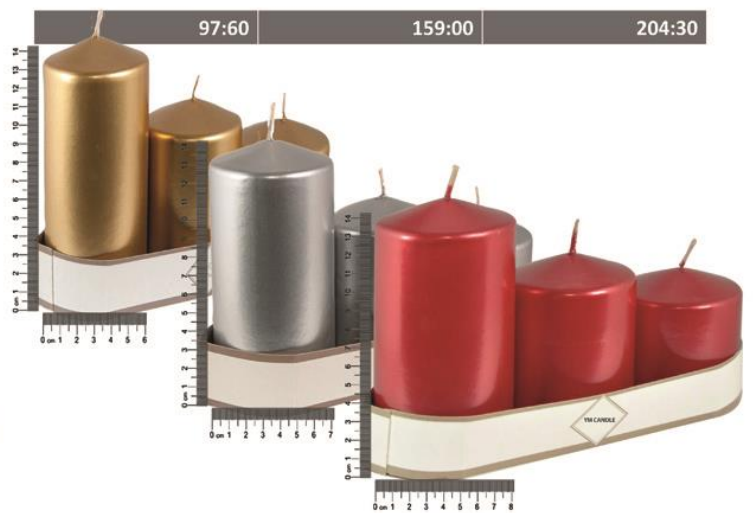

Ym Candles
Gift Sets Candles

Product Name : Cylinder Candles

| Product Code | Product Name | Smell | Color | Paket | Inside Package | Burn Hour | Product Size | Product GR | Paket GR |
|--------------|--------------------------|----------|----------------------|-------|----------------|-----------|--------------|------------|----------|
| K268952 | Cylinder Candle-3PCS Set | Odorless | Crem Color | Box | 8 | 97:60 | 6*8-10-14 cm | 740 GR | 755 GR |
| K268969 | Cylinder Candle-3PCS Set | Odorless | Black Color | Box | 8 | 97:60 | 6*8-10-14 cm | 740 GR | 755 GR |
| K268976 | Cylinder Candle-3PCS Set | Odorless | Red Color | Box | 8 | 97:60 | 6*8-10-14 cm | 740 GR | 755 GR |
| K268426 | Cylinder Candle-3PCS Set | Odorless | Crem Color | Box | 4 | 159.00 | 7*8-10-14 cm | 960 GR | 990 GR |
| K268433 | Cylinder Candle-3PCS Set | Odorless | Black Color | Box | 4 | 159.00 | 7*8-10-14 cm | 960 GR | 990 GR |
| K268440 | Cylinder Candle-3PCS Set | Odorless | Red Color | Box | 4 | 159.00 | 7*8-10-14 cm | 960 GR | 990 GR |
| K269225 | Cylinder Candle-3PCS Set | Odorless | Crem Color | Box | 4 | 204.30 | 8*8-10-14 cm | 1220 GR | 1250 GR |
| K269232 | Cylinder Candle-3PCS Set | Odorless | Black Color | Box | 4 | 204.30 | 8*8-10-14 cm | 1220 GR | 1250 GR |
| K269249 | Cylinder Candle-3PCS Set | Odorless | Red Color | Box | 4 | 204.30 | 8*8-10-14 cm | 1220 GR | 1250 GR |
| K268983 | Cylinder Candle-3PCS Set | Odorless | Metalic Gold Color | Box | 8 | 97:60 | 6*8-10-14 cm | 785 GR | 785 GR |
| K268990 | Cylinder Candle-3PCS Set | Odorless | Metalic Silver Color | Box | 8 | 97:60 | 6*8-10-14 cm | 785 GR | 785 GR |
| K269010 | Cylinder Candle-3PCS Set | Odorless | Metalic Red Color | Box | 8 | 97:60 | 6*8-10-14 cm | 785 GR | 785 GR |
| K268464 | Cylinder Candle-3PCS Set | Odorless | Metalic Gold Color | Box | 4 | 159.00 | 7*8-10-14 cm | 1025 GR | 1025 GR |
| K268471 | Cylinder Candle-3PCS Set | Odorless | Metalic Silver Color | Box | 4 | 159.00 | 7*8-10-14 cm | 1025 GR | 1025 GR |
| K268488 | Cylinder Candle-3PCS Set | Odorless | Metalic Pearl Color | Box | 4 | 159.00 | 7*8-10-14 cm | 1025 GR | 1025 GR |
| K269256 | Cylinder Candle-3PCS Set | Odorless | Metalic Gold Color | Box | 4 | 204.30 | 8*8-10-14 cm | 1290 GR | 1290 GR |
| K269263 | Cylinder Candle-3PCS Set | Odorless | Metalic Silver Color | Box | 4 | 204.30 | 8*8-10-14 cm | 1290 GR | 1290 GR |
| K269270 | Cylinder Candle-3PCS Set | Odorless | Metalic Red Color | Box | 4 | 204.30 | 8*8-10-14 cm | 1290 GR | 1290 GR |