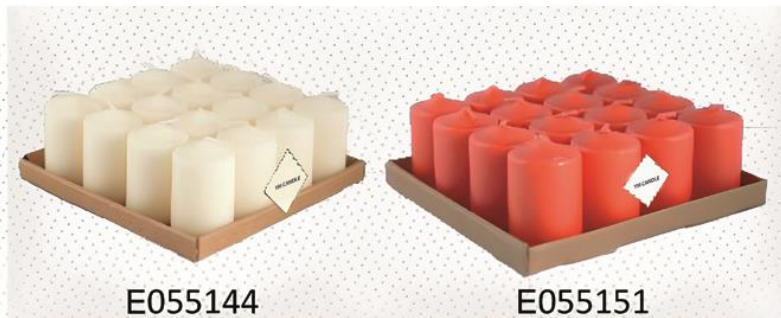

E055045

E055069

**Product Name** : Short Bar Candles

**Product Size** : 3,5\*5 cm

**Duration Of Use** : 6;30 hours

Product Code	Product Name	Smell	Color	Paket	Inside Package	Burn Hour	Product Size	Product GR	Paket GR
E55137	Short Bar Candles-16PCS	Odorless	White Color	Pan	18	06:30	3,5*5 cm	44 GR	178 GR
E55120	Short Bar Candles-16PCS	Sandal Tree Odor	Black Color	Pan	18	06:30	3,5*5 cm	44 GR	178 GR
E55144	Short Bar Candles-16PCS	Vanilia Odor	Crem Color	Pan	18	06:30	3,5*5 cm	44 GR	178 GR
E55151	Short Bar Candles-16PCS	Strawberry Odor	Red Color	Pan	18	06:30	3,5*5 cm	44 GR	178 GR
E55168	Short Bar Candles-16PCS	Lavender Odor	Purple Color	Pan	18	06:30	3,5*5 cm	44 GR	178 GR
E55182	Short Bar Candles-16PCS	Odorless	Metalic Gold Color	Pan	18	06:30	3,5*5 cm	44 GR	178 GR
E55199	Short Bar Candles-16PCS	Odorless	Metalic Silver Color	Pan	18	06:30	3,5*5 cm	44 GR	178 GR
E55205	Short Bar Candles-16PCS	Odorless	Metalic Red Color	Pan	18	06:30	3,5*5 cm	44 GR	178 GR
E55212	Short Bar Candles-16PCS	Odorless	Metalic Copper Color	Pan	18	06:30	3,5*5 cm	44 GR	178 GR
E55229	Short Bar Candles-16PCS	Odorless	Metalic Pearl Color	Pan	18	06:30	3,5*5 cm	44 GR	178 GR