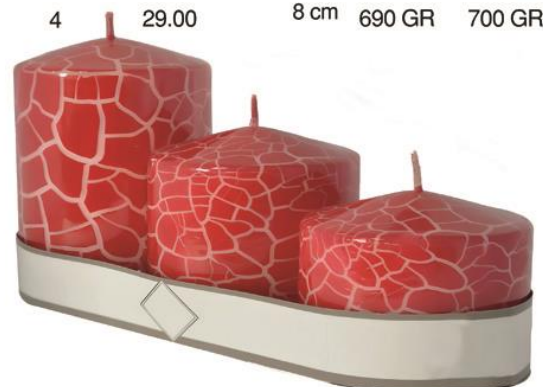

Product Code	Product Name	Smell	Color	Paket	inside Package	Burn Hour	Product Size	Product GR	Paket GR
D261600	Cylinder Crack Effect Candle-3Pcs Set	Odorless	Red Color	Box	4	24/43	6*8-10-14 cm	780 GR	790 GR
D261617	Cylinder Crack Effect Candle-3Pcs Set	Odorless	Turquoise Color	Box	4	24/43	6*8-10-14 cm	780 GR	790 GR
D261624	Cylinder Crack Effect Candle-3Pcs Set	Odorless	Red Color	Box	4	41/69	7*8-10-14 cm	1030 GR	1040 GR
D261631	Cylinder Crack Effect Candle-3Pcs Set	Odorless	Turquoise Color	Box	4	41/69	7*8-10-14 cm	1030 GR	1040 GR
D261648	Cylinder Crack Effect Candle-3Pcs Set	Odorless	Red Color	Box	4	51/89	8*8-10-14 cm	1260 GR	1270 GR
D261655	Cylinder Crack Effect Candle-3Pcs Set	Odorless	Turquoise Color	Box	4	51/89	8*8-10-14 cm	1260 GR	1270 GR
D261662	Ball Crack Effect Candle-3 Pcs Set	Odorless	Red Color	Box	4	11.00	6 cm	330 GR	340 GR
D261679	Ball Crack Effect Candle-3 Pcs Set	Odorless	Turquoise Color	Box	4	11.00	6 cm	330 GR	340 GR
D261686	Ball Crack Effect Candle-3 Pcs Set	Odorless	Red Color	Box	4	23.00	7 cm	450 GR	460 GR
D261693	Ball Crack Effect Candle-3 Pcs Set	Odorless	Turquoise Color	Box	4	23.00	7 cm	450 GR	460 GR
D261709	Ball Crack Effect Candle-3 Pcs Set	Odorless	Red Color	Box	4	29.00	8 cm	690 GR	700 GR
D271716	Ball Crack Effect Candle-3 Pcs Set	Odorless	Turquoise Color	Box	4	29.00	8 cm	690 GR	700 GR