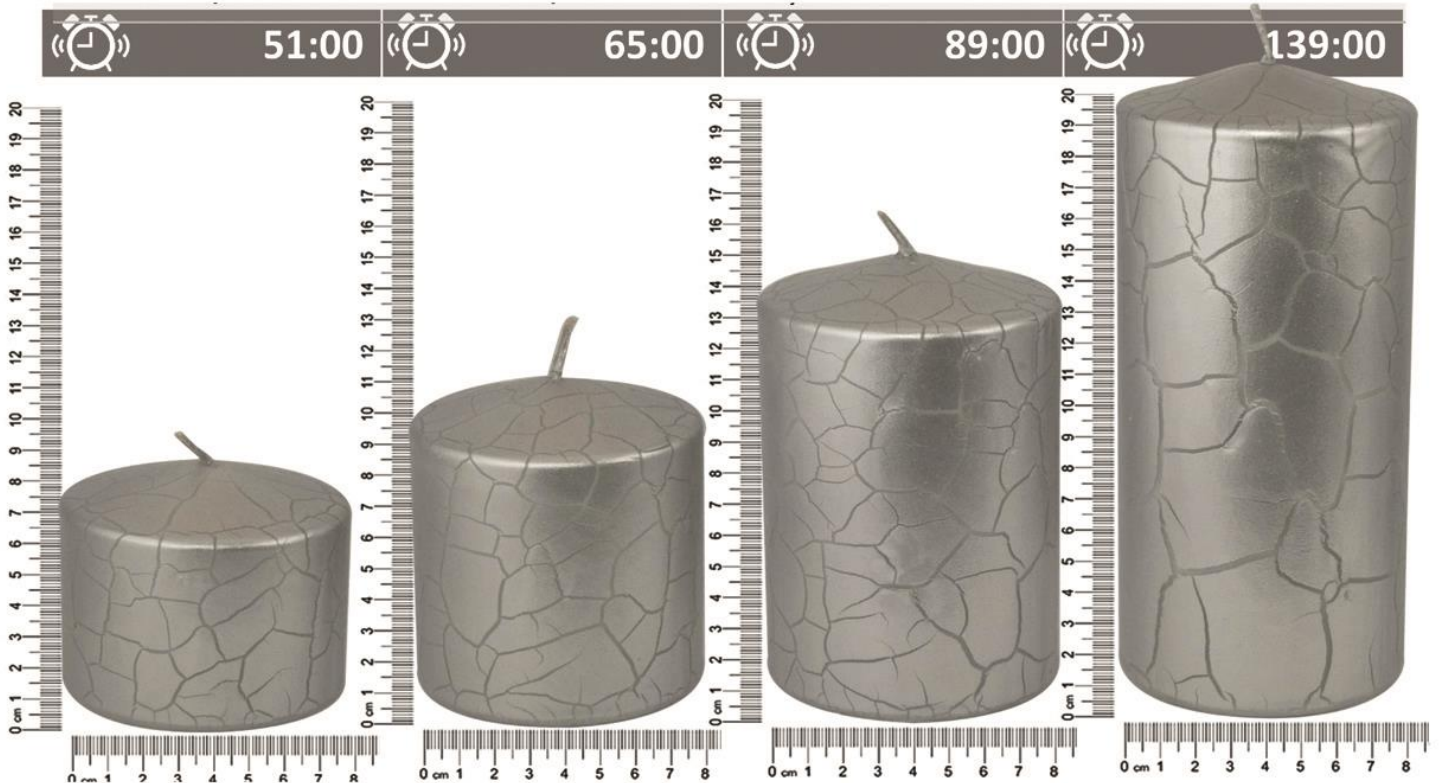

Product Code	Product Name	Smell	Color	Paket	Inside Package	Burn Hour	Product Size	Product GR	Paket GR
D290337	Cylinder Crack Effect Candle	Odorless	Red Color	pochette	6	51.00	8*8 cm	320 GR	330 GR
D290344	Cylinder Crack Effect Candle	Odorless	Turquoise Color	pochette	6	51.00	8*8 cm	320 GR	330 GR
D291082	Cylinder Crack Effect Candle	Odorless	Gold Color	pochette	6	51.00	8*8 cm	320 GR	330 GR
D291099	Cylinder Crack Effect Candle	Odorless	Silver Color	pochette	6	51.00	8*8 cm	320 GR	330 GR
D290399	Cylinder Crack Effect Candle	Odorless	Red Color	pochette	6	64.30	8*10 cm	380 GR	390 GR
D290412	Cylinder Crack Effect Candle	Odorless	Turquoise Color	pochette	6	64.30	8*10 cm	380 GR	390 GR
D291105	Cylinder Crack Effect Candle	Odorless	Gold Color	pochette	6	64.30	8*10 cm	380 GR	390 GR
D291106	Cylinder Crack Effect Candle	Odorless	Silver Color	pochette	6	64.30	8*10 cm	380 GR	390 GR
D290474	Cylinder Crack Effect Candle	Odorless	Red Color	pochette	6	89.00	8*14 cm	560 GR	570 GR
D290481	Cylinder Crack Effect Candle	Odorless	Turquoise Color	pochette	6	89.00	8*14 cm	560 GR	570 GR
D291129	Cylinder Crack Effect Candle	Odorless	Gold Color	pochette	6	89.00	8*14 cm	560 GR	570 GR
D291136	Cylinder Crack Effect Candle	Odorless	Silver Color	pochette	6	89.00	8*14 cm	560 GR	570 GR
D290535	Cylinder Crack Effect Candle	Odorless	Red Color	pochette	6	139.00	8*20 cm	830 GR	840 GR
D290542	Cylinder Crack Effect Candle	Odorless	Turquoise Color	pochette	6	139.00	8*20 cm	830 GR	840 GR
D291143	Cylinder Crack Effect Candle	Odorless	Gold Color	pochette	6	139.00	8*20 cm	830 GR	840 GR
D291150	Cylinder Crack Effect Candle	Odorless	Silver Color	pochette	6	139.00	8*20 cm	830 GR	840 GR