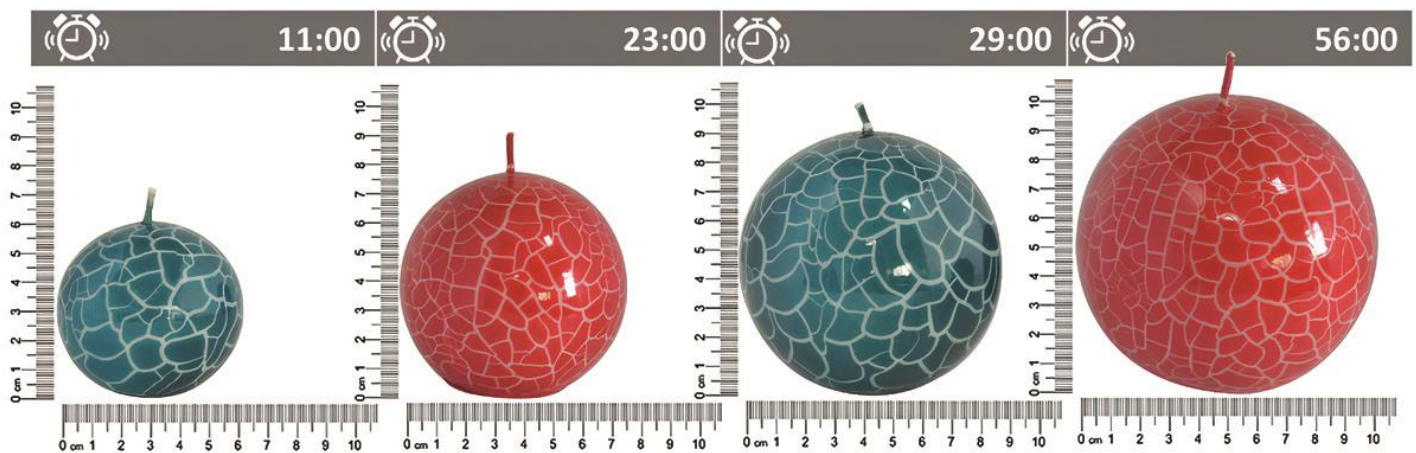

Product Name : Crack Effect Candle

Product Code	Product Name	Smell	Color	Paket	inside Package	Burn Hour	Product Size	Product GR	Paket GR
D290597	Ball Crack Effect Candle	Odorless	Red Color	pochette	6	10:30	6 cm	110 GR	120 GR
D290603	Ball Crack Effect Candle	Odorless	Turquoise Color	pochette	6	10:30	6 cm	110 GR	120 GR
D290658	Ball Crack Effect Candle	Odorless	Red Color	pochette	6	23:00	7 cm	150 GR	160 GR
D290665	Ball Crack Effect Candle	Odorless	Turquoise Color	pochette	6	23:00	7 cm	150 GR	160 GR
D290719	Ball Crack Effect Candle	Odorless	Red Color	pochette	6	28.30	8 cm	230 GR	240 GR
D290726	Ball Crack Effect Candle	Odorless	Turquoise Color	pochette	6	28.30	8 cm	230 GR	240 GR
D290771	Ball Crack Effect Candle	Odorless	Red Color	pochette	6	56.00	10 cm	460 GR	460 GR
D290788	Ball Crack Effect Candle	Odorless	Turquoise Color	pochette	6	56.00	10 cm	460 GR	460 GR