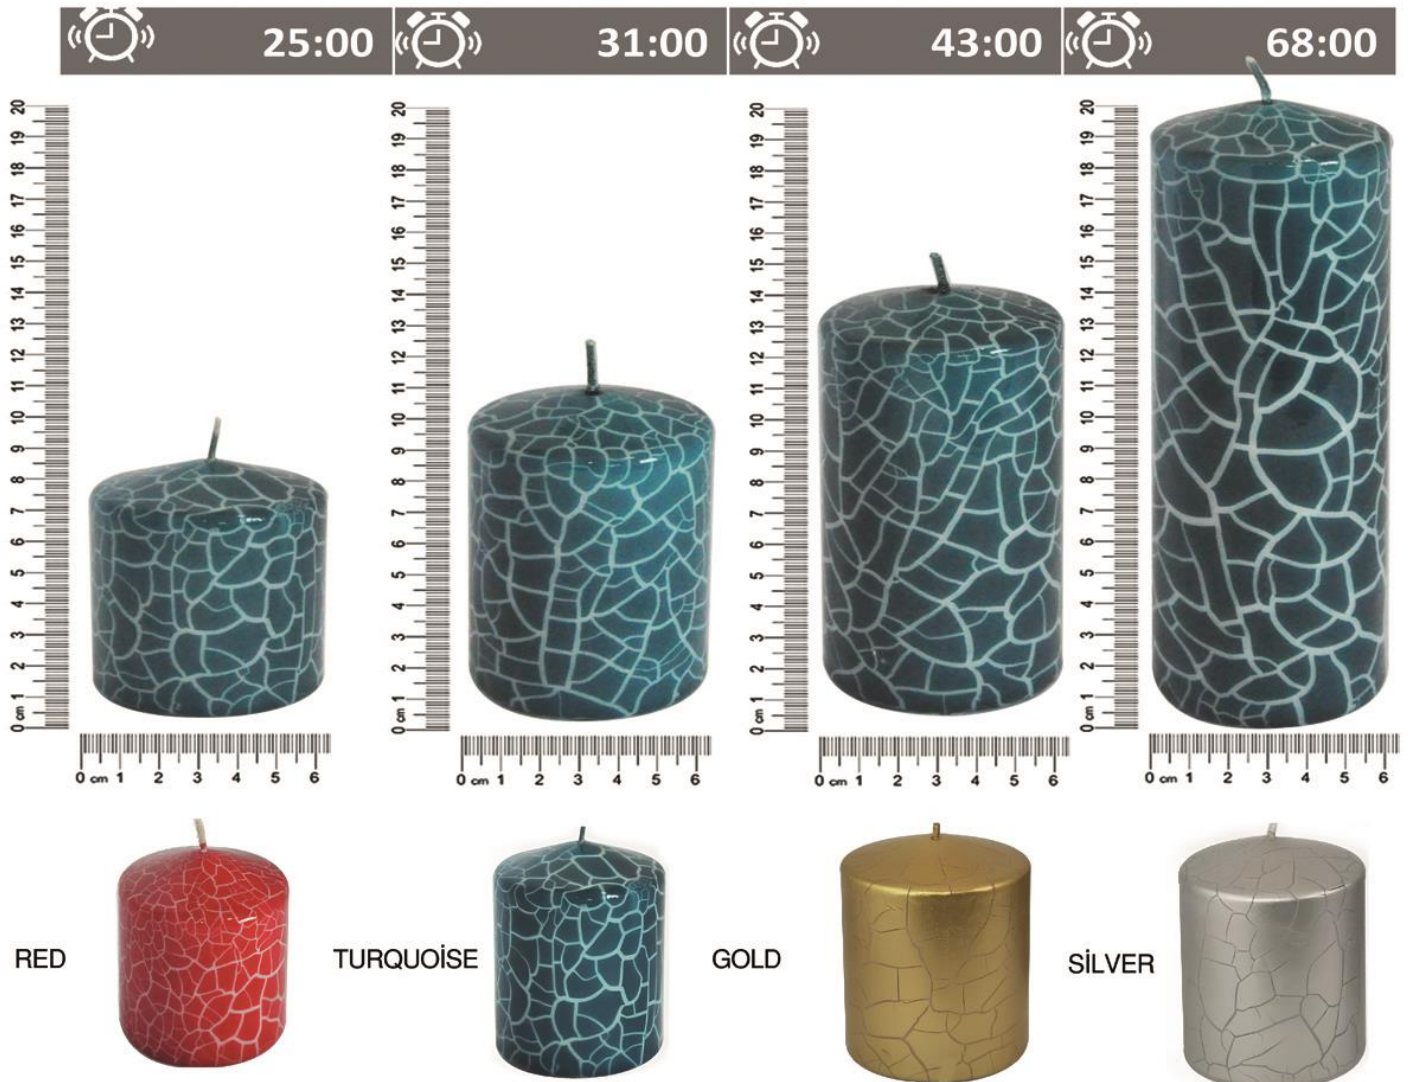

Um Candles

Crack Effect Candles

Product Name : Crack Effect Candle

Product Code	Product Name	Smell	Color	Paket	Inside Package	Burn Hour	Product Size	Product GR	Paket GR
D299836	Cylinder Crack Effect Candle	Odorless	Red Color	pochette	6	24.30	6*8 cm	180 GR	190 GR
D299843	Cylinder Crack Effect Candle	Odorless	Turquoise Color	pochette	6	24.30	6*8 cm	180 GR	190 GR
D290917	Cylinder Crack Effect Candle	Odorless	Gold Color	pochette	6	24.30	6*8 cm	180 GR	190 GR
D290924	Cylinder Crack Effect Candle	Odorless	Silver Color	pochette	6	24.30	6*8 cm	180 GR	190 GR
D300000	Cylinder Crack Effect Candle	Odorless	Red Color	pochette	6	30.30	6*10 cm	230 GR	240 GR
D299904	Cylinder Crack Effect Candle	Odorless	Turquoise Color	pochette	6	30.30	6*10 cm	230 GR	240 GR
D290931	Cylinder Crack Effect Candle	Odorless	Gold Color	pochette	6	30.30	6*10 cm	230 GR	240 GR
D290948	Cylinder Crack Effect Candle	Odorless	Silver Color	pochette	6	30.30	6*10 cm	230 GR	240 GR
D299959	Cylinder Crack Effect Candle	Odorless	Red Color	pochette	6	43.00	6*14 cm	340 GR	350 GR
D299966	Cylinder Crack Effect Candle	Odorless	Turquoise Color	pochette	6	43.00	6*14 cm	500 GR	510 GR
D290955	Cylinder Crack Effect Candle	Odorless	Gold Color	pochette	6	43.00	6*14 cm	500 GR	510 GR
D290962	Cylinder Crack Effect Candle	Odorless	Silver Color	pochette	6	43.00	6*14 cm	500 GR	510 GR
D290016	Cylinder Crack Effect Candle	Odorless	Red Color	pochette	6	68.00	6*20 cm	520 GR	530 GR
D290023	Cylinder Crack Effect Candle	Odorless	Turquoise Color	pochette	6	68.00	6*20 cm	520 GR	530 GR
D290979	Cylinder Crack Effect Candle	Odorless	Gold Color	pochette	6	68.00	6*20 cm	520 GR	530 GR
D290986	Cylinder Crack Effect Candle	Odorless	Silver Color	pochette	6	68.00	6*20 cm	520 GR	530 GR