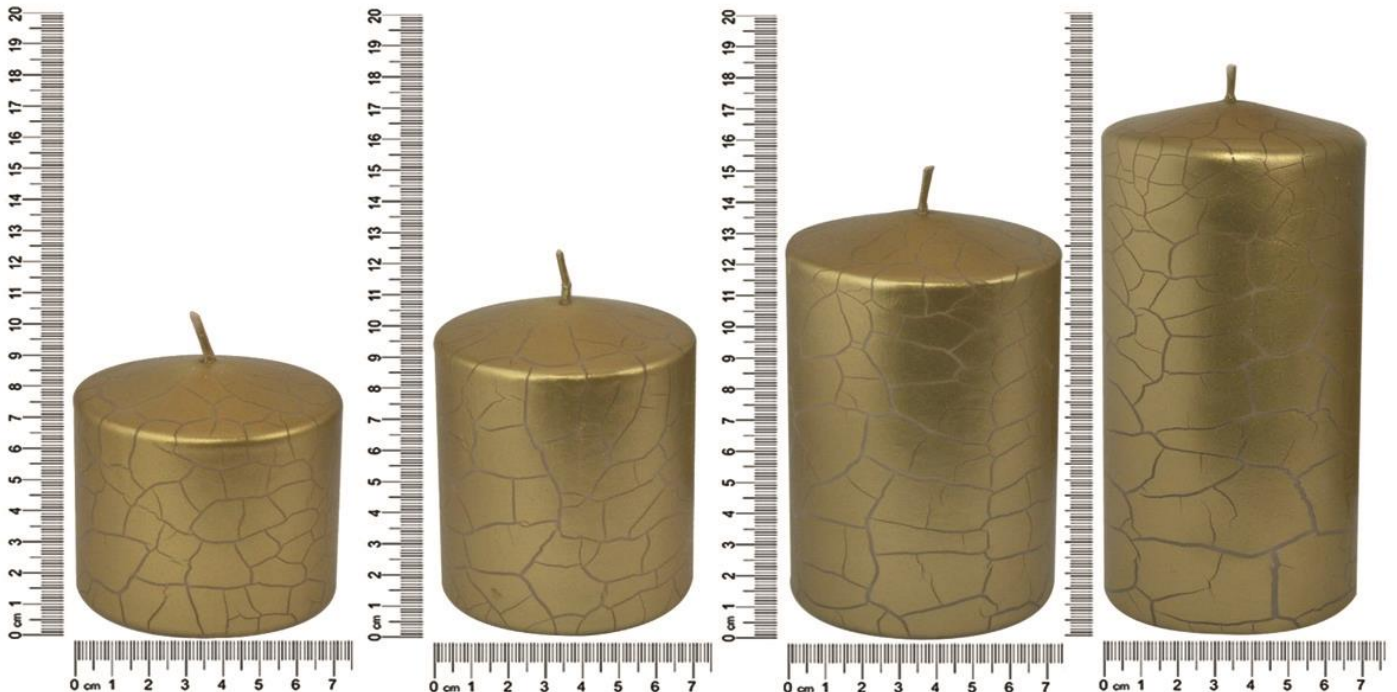

Product Code	Product Name	Smell	Color	Paket	Inside Package	Burn Hour	Product Size	Product GR	Paket GR
D290078	Cylinder Crack Effect Candle	Odorless	Red Color	pochette	6	41.00	7*8 cm	270 GR	280 GR
D290085	Cylinder Crack Effect Candle	Odorless	Turquoise Color	pochette	6	41.00	7*8 cm	270 GR	280 GR
D291006	Cylinder Crack Effect Candle	Odorless	Gold Color	pochette	6	41.00	7*8 cm	270 GR	280 GR
D291013	Cylinder Crack Effect Candle	Odorless	Silver Color	pochette	6	41.00	7*8 cm	270 GR	280 GR
D290146	Cylinder Crack Effect Candle	Odorless	Red Color	pochette	6	49.00	7*10 cm	310 GR	320 GR
D290153	Cylinder Crack Effect Candle	Odorless	Turquoise Color	pochette	6	49.00	7*10 cm	310 GR	320 GR
D291020	Cylinder Crack Effect Candle	Odorless	Gold Color	pochette	6	49.00	7*10 cm	310 GR	320 GR
D291037	Cylinder Crack Effect Candle	Odorless	Silver Color	pochette	6	49.00	7*10 cm	310 GR	320 GR
D290207	Cylinder Crack Effect Candle	Odorless	Red Color	pochette	6	69.00	7*14 cm	420 GR	430 GR
D290214	Cylinder Crack Effect Candle	Odorless	Turquoise Color	pochette	6	69.00	7*14 cm	420 GR	430 GR
D291044	Cylinder Crack Effect Candle	Odorless	Gold Color	pochette	6	69.00	7*14 cm	420 GR	430 GR
D291051	Cylinder Crack Effect Candle	Odorless	Silver Color	pochette	6	69.00	7*14 cm	420 GR	430 GR
D290269	Cylinder Crack Effect Candle	Odorless	Red Color	pochette	6	107.00	7*20 cm	660 GR	670 GR
D290283	Cylinder Crack Effect Candle	Odorless	Turquoise Color	pochette	6	107.00	7*20 cm	660 GR	670 GR
D291068	Cylinder Crack Effect Candle	Odorless	Gold Color	pochette	6	107.00	7*20 cm	660 GR	670 GR
D291075	Cylinder Crack Effect Candle	Odorless	Silver Color	pochette	6	107.00	7*20 cm	660 GR	670 GR