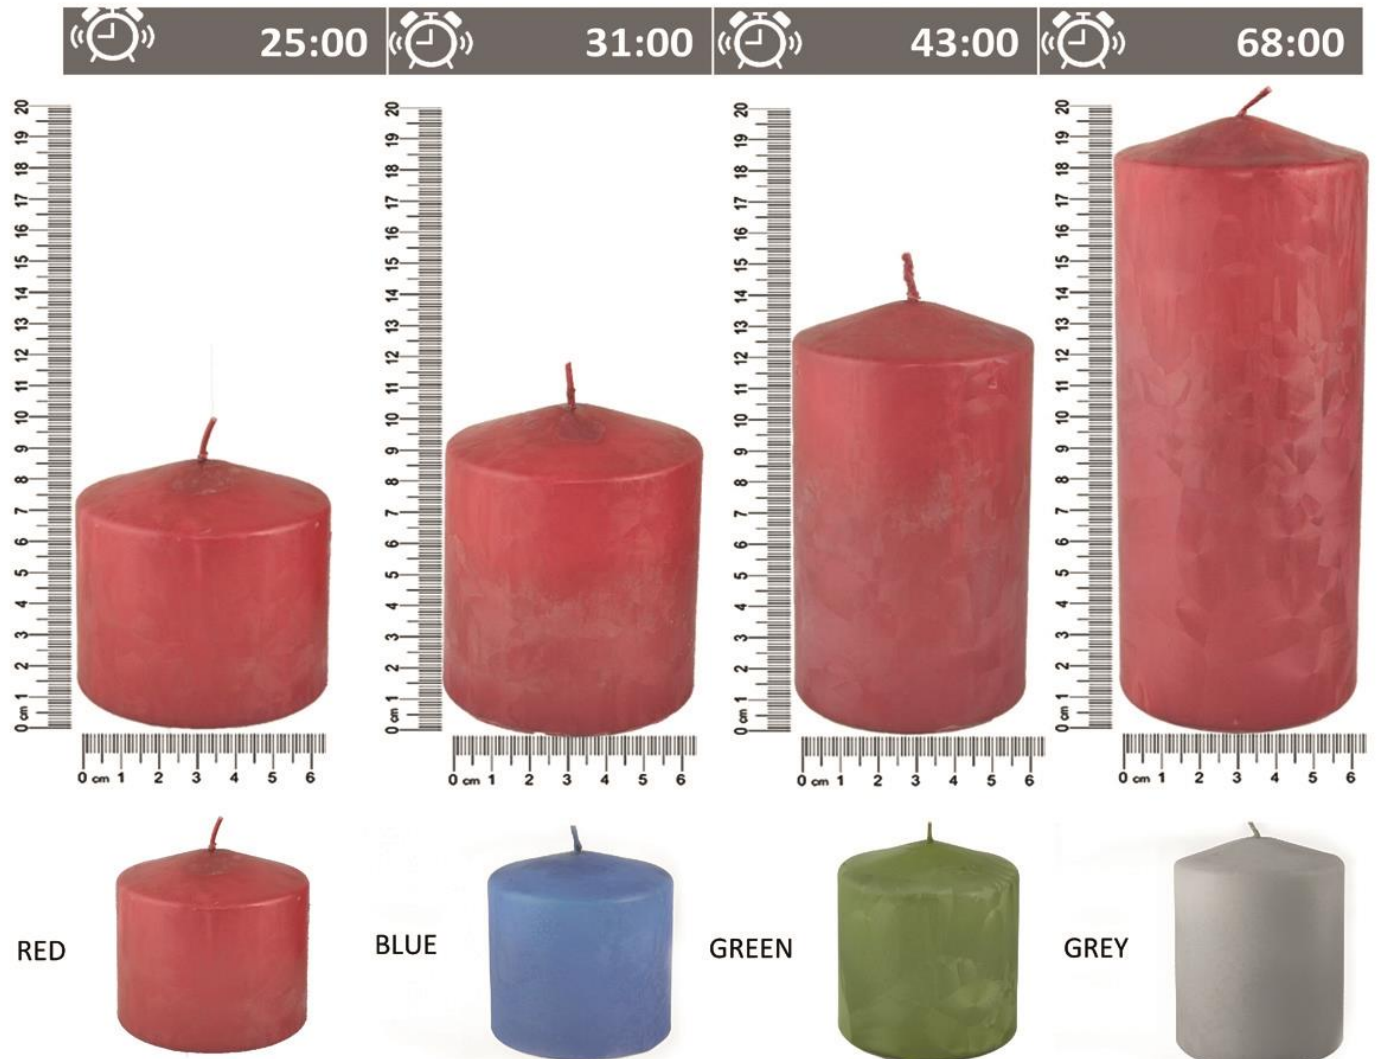

Ym Candles

Ice Effect Candles

Product Name : Ice Effect Candles

Product Code	Product Name	Smell	Color	Paket	Inside Package	Burn Hour	Product Size	Product GR	Paket GR
D299782	Cylinder Ice Effect Candle	Odorless	Grey Color	Overwrap	6	24.30	6*8 cm	180 GR	190 GR
D299805	Cylinder Ice Effect Candle	Odorless	Red Color	Overwrap	6	24.30	6*8 cm	180 GR	190 GR
D299812	Cylinder Ice Effect Candle	Odorless	Blue Color	Overwrap	6	24.30	6*8 cm	180 GR	190 GR
D299829	Cylinder Ice Effect Candle	Odorless	Green Color	Overwrap	6	24.30	6*8 cm	180 GR	190 GR
D299850	Cylinder Ice Effect Candle	Odorless	Grey Color	Overwrap	6	30.30	6*10 cm	230 GR	240 GR
D299867	Cylinder Ice Effect Candle	Odorless	Red Color	Overwrap	6	30.30	6*10 cm	230 GR	240 GR
D299874	Cylinder Ice Effect Candle	Odorless	Blue Color	Overwrap	6	30.30	6*10 cm	230 GR	240 GR
D299881	Cylinder Ice Effect Candle	Odorless	Green Color	Overwrap	6	30.30	6*10 cm	230 GR	240 GR
D299911	Cylinder Ice Effect Candle	Odorless	Grey Color	Overwrap	6	43.00	6*14 cm	340 GR	350 GR
D299928	Cylinder Ice Effect Candle	Odorless	Red Color	Overwrap	6	43.00	6*14 cm	340 GR	350 GR
D299935	Cylinder Ice Effect Candle	Odorless	Blue Color	Overwrap	6	43.00	6*14 cm	340 GR	350 GR
D299942	Cylinder Ice Effect Candle	Odorless	Green Color	Overwrap	6	43.00	6*14 cm	340 GR	350 GR
D299973	Cylinder Ice Effect Candle	Odorless	Grey Color	Overwrap	6	68.00	6*20 cm	520 GR	530 GR
D299980	Cylinder Ice Effect Candle	Odorless	Red Color	Overwrap	6	68.00	6*20 cm	520 GR	530 GR
D299997	Cylinder Ice Effect Candle	Odorless	Blue Color	Overwrap	6	68.00	6*20 cm	520 GR	530 GR
D290009	Cylinder Ice Effect Candle	Odorless	Green Color	Overwrap	6	68.00	6*20 cm	520 GR	530 GR