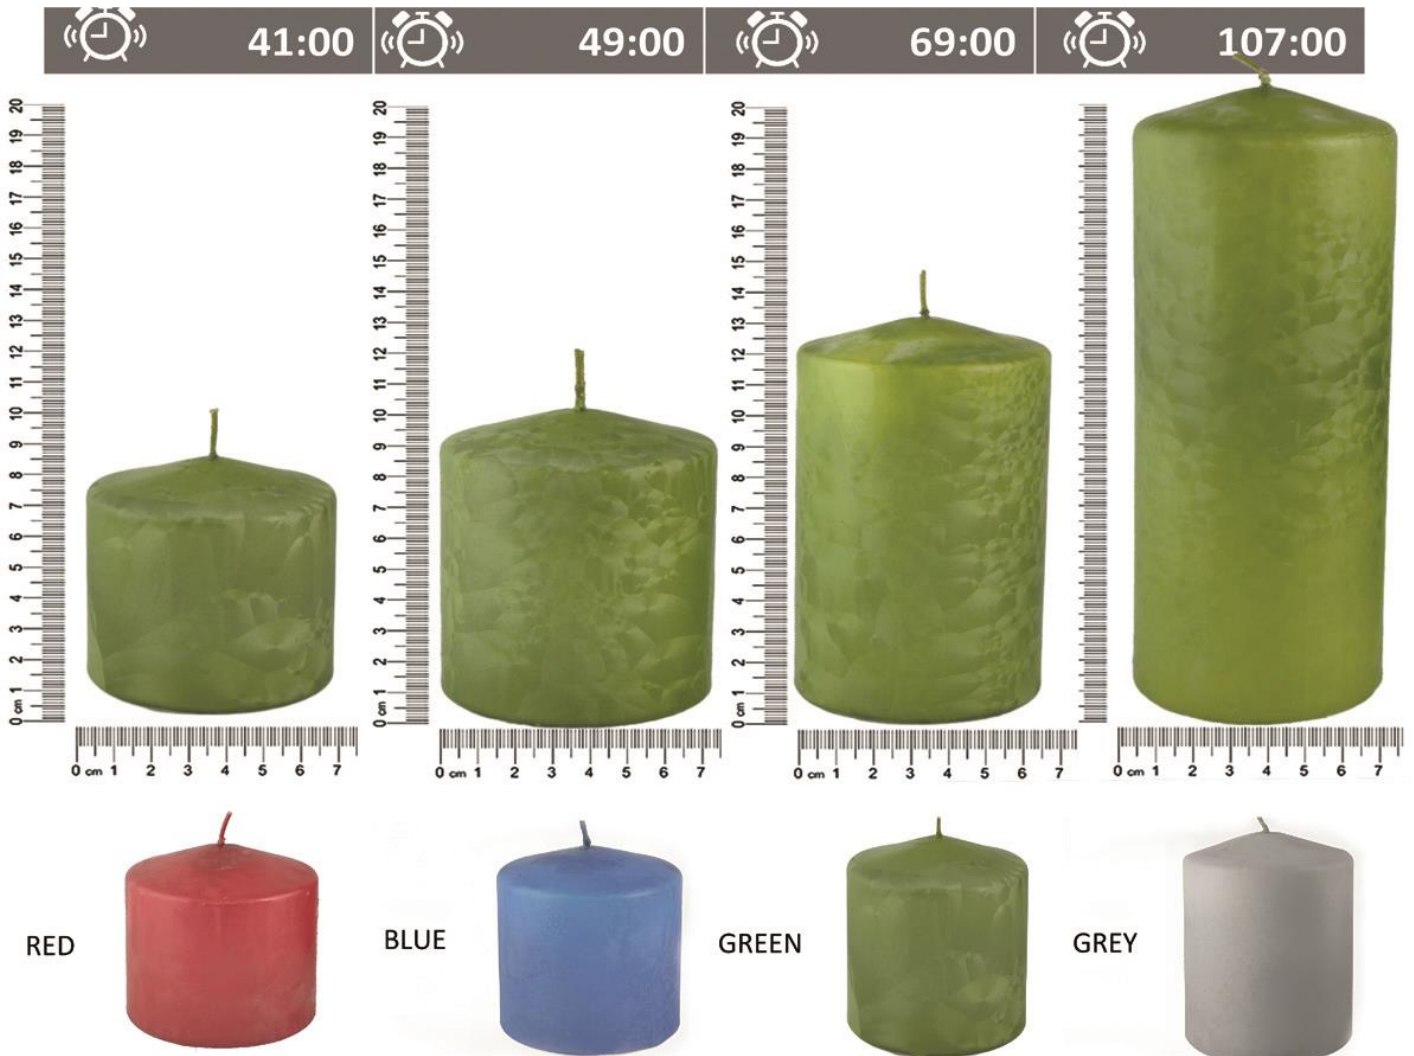

Product Code	Product Name	Smell	Color	Paket	Inside Package	Burn Hour	Product Size	Product GR	Paket GR
D290030	Cylinder Ice Effect Candle	Odorless	Grey Color	Overwrap	6	41.00	7*8 cm	270 GR	280 GR
D290047	Cylinder Ice Effect Candle	Odorless	Red Color	Overwrap	6	41.00	7*8 cm	270 GR	280 GR
D290054	Cylinder Ice Effect Candle	Odorless	Blue Color	Overwrap	6	41.00	7*8 cm	270 GR	280 GR
D290061	Cylinder Ice Effect Candle	Odorless	Green Color	Overwrap	6	41.00	7*8 cm	270 GR	280 GR
D290108	Cylinder Ice Effect Candle	Odorless	Grey Color	Overwrap	6	49.00	7*10 cm	310 GR	310 GR
D290115	Cylinder Ice Effect Candle	Odorless	Red Color	Overwrap	6	49.00	7*10 cm	310 GR	310 GR
D290122	Cylinder Ice Effect Candle	Odorless	Blue Color	Overwrap	6	49.00	7*10 cm	310 GR	310 GR
D290139	Cylinder Ice Effect Candle	Odorless	Green Color	Overwrap	6	49.00	7*10 cm	310 GR	310 GR
D290160	Cylinder Ice Effect Candle	Odorless	Grey Color	Overwrap	6	69.00	7*14 cm	420 GR	420 GR
D290177	Cylinder Ice Effect Candle	Odorless	Red Color	Overwrap	6	69.00	7*14 cm	420 GR	420 GR
D290184	Cylinder Ice Effect Candle	Odorless	Blue Color	Overwrap	6	69.00	7*14 cm	420 GR	420 GR
D290191	Cylinder Ice Effect Candle	Odorless	Green Color	Overwrap	6	69.00	7*14 cm	420 GR	420 GR
D290221	Cylinder Ice Effect Candle	Odorless	Grey Color	Overwrap	6	107.00	7*20 cm	660 GR	670 GR
D290238	Cylinder Ice Effect Candle	Odorless	Red Color	Overwrap	6	107.00	7*20 cm	660 GR	670 GR
D290245	Cylinder Ice Effect Candle	Odorless	Blue Color	Overwrap	6	107.00	7*20 cm	660 GR	670 GR
D290252	Cylinder Ice Effect Candle	Odorless	Green Color	Overwrap	6	107.00	7*20 cm	660 GR	670 GR