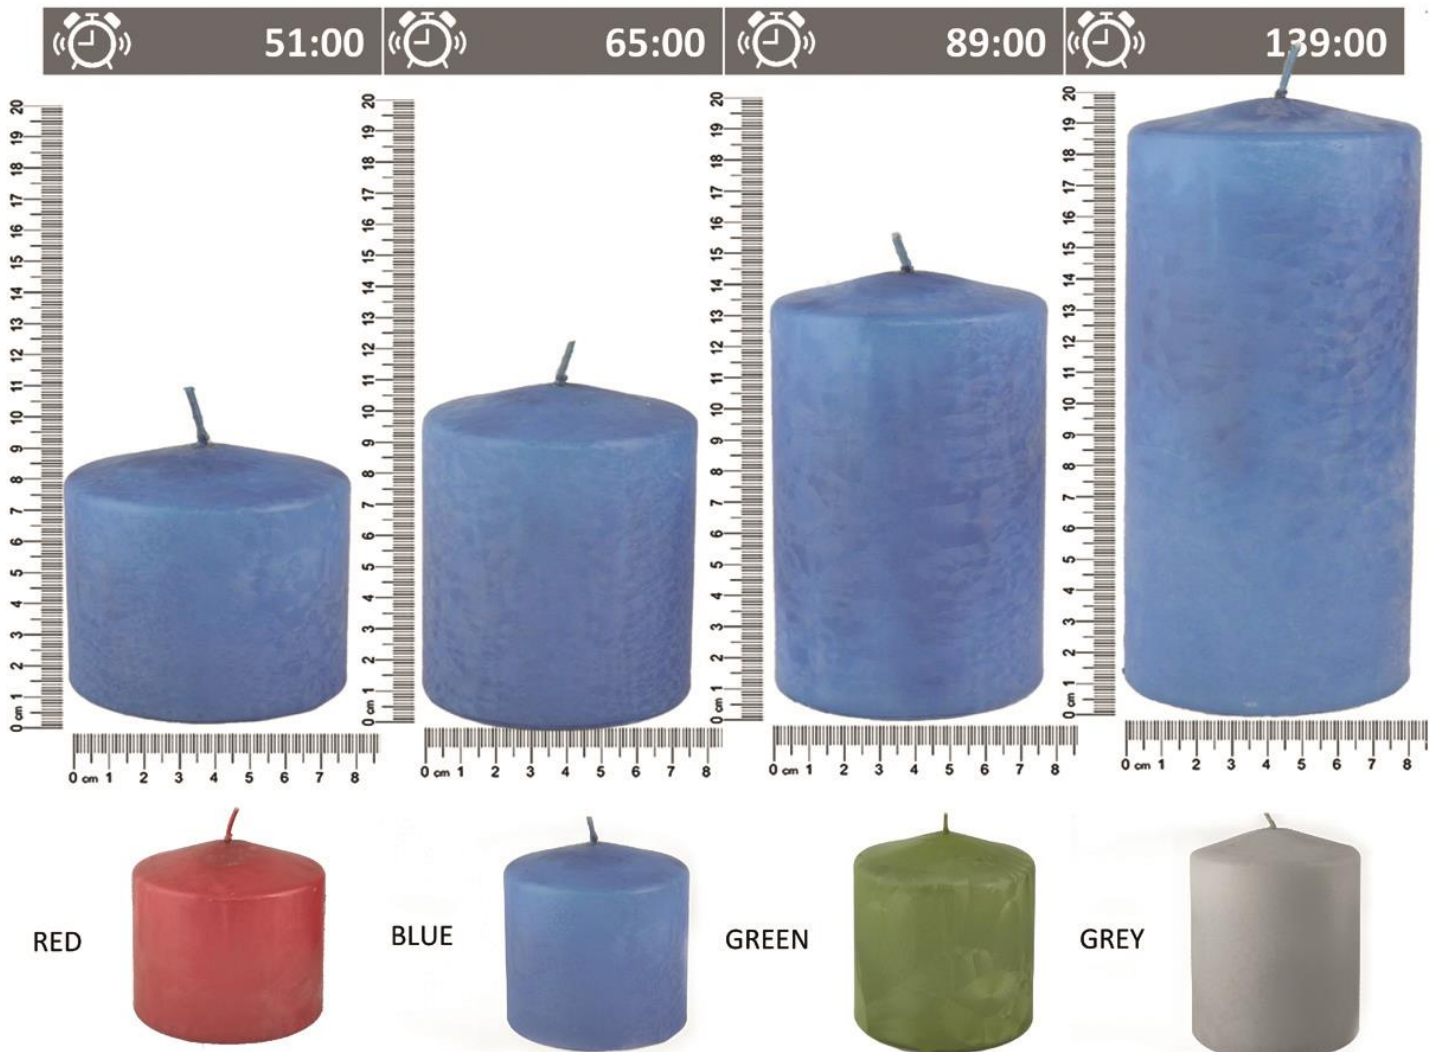

Product Code	Product Name	Smell	Color	Paket	Inside Package	Burn Hour	Product Size	Product GR	Paket GR
D290290	Cylinder Ice Effect Candle	Odorless	Grey Color	Overwrap	6	51.00	8*8 cm	320 GR	330 GR
D290306	Cylinder Ice Effect Candle	Odorless	Red Color	Overwrap	6	51.00	8*8 cm	320 GR	330 GR
D290313	Cylinder Ice Effect Candle	Odorless	Blue Color	Overwrap	6	51.00	8*8 cm	320 GR	330 GR
D290320	Cylinder Ice Effect Candle	Odorless	Green Color	Overwrap	6	51.00	8*8 cm	320 GR	330 GR
D290351	Cylinder Ice Effect Candle	Odorless	Grey Color	Overwrap	6	64.30	8*10 cm	380 GR	390 GR
D290368	Cylinder Ice Effect Candle	Odorless	Red Color	Overwrap	6	64.30	8*10 cm	380 GR	390 GR
D290375	Cylinder Ice Effect Candle	Odorless	Blue Color	Overwrap	6	64.30	8*10 cm	380 GR	390 GR
D290382	Cylinder Ice Effect Candle	Odorless	Green Color	Overwrap	6	64.30	8*10 cm	380 GR	390 GR
D290429	Cylinder Ice Effect Candle	Odorless	Grey Color	Overwrap	6	89.00	8*14 cm	560 GR	570 GR
D290443	Cylinder Ice Effect Candle	Odorless	Red Color	Overwrap	6	89.00	8*14 cm	560 GR	570 GR
D290450	Cylinder Ice Effect Candle	Odorless	Blue Color	Overwrap	6	89.00	8*14 cm	560 GR	570 GR
D290467	Cylinder Ice Effect Candle	Odorless	Green Color	Overwrap	6	89.00	8*14 cm	560 GR	570 GR
D290498	Cylinder Ice Effect Candle	Odorless	Grey Color	Overwrap	6	139.00	8*20 cm	830 GR	840 GR
D290504	Cylinder Ice Effect Candle	Odorless	Red Color	Overwrap	6	139.00	8*20 cm	830 GR	840 GR
D290511	Cylinder Ice Effect Candle	Odorless	Blue Color	Overwrap	6	139.00	8*20 cm	830 GR	840 GR
D290528	Cylinder Ice Effect Candle	Odorless	Green Color	Overwrap	6	139.00	8*20 cm	830 GR	840 GR